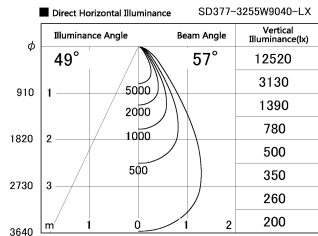

Item no. SD377-3255W9040-LX

Series Name: Versa R-G (UL Track)
(SD377-LX)

Installation	Track mount
Type	
Fixture wattage	32W
Beam angle	57 deg
Color Temp.	4000K
CRI	Ra>90
Luminous	2751 lm
Body	Die-cast aluminum alloy
Body finish	White
Trim finish	White
Reflector finish	N/A
IP Rate	IP20
Light source	COB module
Input Voltage	AC220~240V
Dimming Type	Non-Dimmable
Certificate	CE, CCC
Cut Hole	N/A