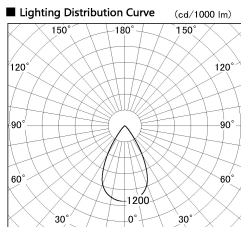

Item no. SD377-3255W9040-LX

Series Name: Versa R-G (UL Track)
(SD377-LX)

Installation	Track mount
Type	
Fixture wattage	32W
Beam angle	57 deg
Color Temp.	4000K
CRI	Ra>90
Luminous	2751 lm
Body	Die-cast aluminum alloy
Body finish	White
Trim finish	White
Reflector finish	N/A
IP Rate	IP20
Light source	COB module
Input Voltage	AC220~240V
Dimming Type	Non-Dimmable
Certificate	CE, CCC
Cut Hole	N/A