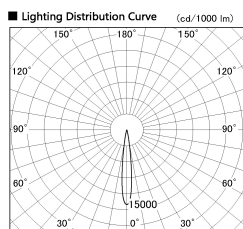

Item no. SD377-2515W9040-LX

Series Name: Versa R-G (UL Track)  
(SD377-LX)

■ Direct Horizontal Illuminance SD377-2515W9040-LX

φ	Illuminance Angle	Beam Angle	Vertical Illuminance (lx)
	12°	13°	111170
210	50000		27790
420	20000		12350
630	10000		6950
840	5000		4450
			3090
			2270
			1740

Installation	Track mount
Type	
Fixture wattage	24W
Beam angle	13 deg
Color Temp.	4000K
CRI	Ra>90
Luminous	1966 lm
Body	Die-cast aluminum alloy
Body finish	White
Trim finish	White
Reflector finish	N/A
IP Rate	IP20
Light source	COB module
Input Voltage	AC220~240V
Dimming Type	Non-Dimmable
Certificate	CE, CCC
Cut Hole	N/A