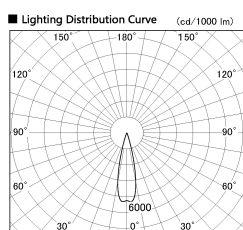

Item no. SD377-2525W9040-LX

Series Name: Versa R-G (UL Track)
(SD377-LX)

■ Direct Horizontal Illuminance SD377-2525W9040-LX

Illuminance Angle	Beam Angle	Vertical Illuminance (lx)
23°	25°	42380
		10600
		4710
		2650
		1700
810	2	1180
		860
		660
1220	3	660
		660
1620	m	660
		660

Installation	Track mount
Type	
Fixture wattage	24W
Beam angle	25 deg
Color Temp.	4000K
CRI	Ra>90
Luminous	2068 lm
Body	Die-cast aluminum alloy
Body finish	White
Trim finish	White
Reflector finish	N/A
IP Rate	IP20
Light source	COB module
Input Voltage	AC220~240V
Dimming Type	Non-Dimmable
Certificate	CE, CCC
Cut Hole	N/A