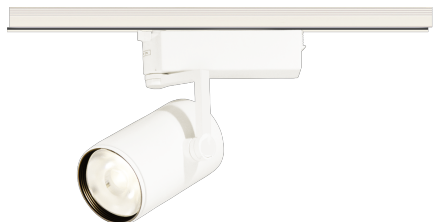

Item no. SD377-2540W9040-LX

Series Name: Versa R-G (UL Track)
(SD377-LX)

Installation	Track mount
Type	Versa R-G (UL Track) (SD377-LX)
Fixture wattage	24W
Beam angle	40 deg
Color Temp.	4000K
CRI	Ra>90
Luminous	2112 lm
Body	Die-cast aluminum alloy
Body finish	White
Trim finish	White
Reflector finish	N/A
IP Rate	IP20
Light source	COB module
Input Voltage	AC220~240V
Dimming Type	Non-Dimmable
Certificate	CE, CCC
Cut Hole	N/A