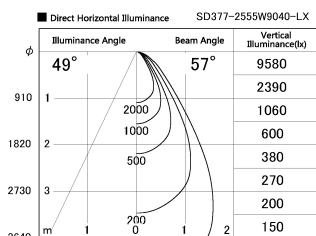

Item no. SD377-2555W9040-LX

Series Name: Versa R-G (UL Track)  
(SD377-LX)

Installation	Track mount
Type	Versa R-G (UL Track) (SD377-LX)
Fixture wattage	24W
Beam angle	57 deg
Color Temp.	4000K
CRI	Ra>90
Luminous	2036 lm
Body	Die-cast aluminum alloy
Body finish	White
Trim finish	White
Reflector finish	N/A
IP Rate	IP20
Light source	COB module
Input Voltage	AC220~240V
Dimming Type	Non-Dimmable
Certificate	CE, CCC
Cut Hole	N/A