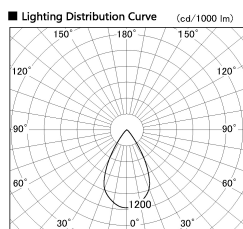

Item no. SD377-2555W9040-LX

Series Name: Versa R-G (UL Track)  
(SD377-LX)

Installation	Track mount
Type	Versa R-G (UL Track) (SD377-LX)
Fixture wattage	24W
Beam angle	57 deg
Color Temp.	4000K
CRI	Ra>90
Luminous	2036 lm
Body	Die-cast aluminum alloy
Body finish	White
Trim finish	White
Reflector finish	N/A
IP Rate	IP20
Light source	COB module
Input Voltage	AC220~240V
Dimming Type	Non-Dimmable
Certificate	CE, CCC
Cut Hole	N/A