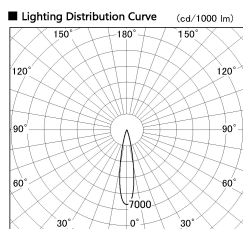

Item no. SD377-1915W9040-LX

Series Name: Versa R-G (UL Track)
(SD377-LX)

■ Direct Horizontal Illuminance SD377-1915W9040-LX

Illuminance Angle	Beam Angle	Vertical Illuminance (lx)
20°	20°	43270
		10820
		4810
		2700
		1730
		1200
		880
		680

Installation	Track mount
Type	
Fixture wattage	18.6W
Beam angle	20 deg
Color Temp.	4000K
CRI	Ra>90
Luminous	1643 lm
Body	Die-cast aluminum alloy
Body finish	White
Trim finish	White
Reflector finish	N/A
IP Rate	IP20
Light source	COB module
Input Voltage	AC220~240V
Dimming Type	Non-Dimmable
Certificate	CE, CCC
Cut Hole	N/A