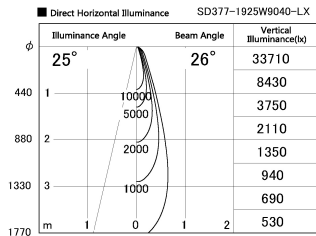

Item no. SD377-1925W9040-LX

Series Name: Versa R-G (UL Track)
(SD377-LX)

Installation	Track mount
Type	
Fixture wattage	18.6W
Beam angle	26 deg
Color Temp.	4000K
CRI	Ra>90
Luminous	1755 lm
Body	Die-cast aluminum alloy
Body finish	White
Trim finish	White
Reflector finish	N/A
IP Rate	IP20
Light source	COB module
Input Voltage	AC220~240V
Dimming Type	Non-Dimmable
Certificate	CE, CCC
Cut Hole	N/A