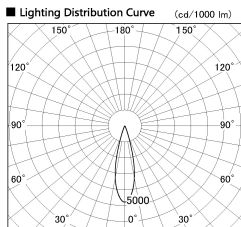

Item no. SD377-1925W9040-LX

Series Name: Versa R-G (UL Track)
(SD377-LX)

Installation	Track mount
Type	
Fixture wattage	18.6W
Beam angle	26 deg
Color Temp.	4000K
CRI	Ra>90
Luminous	1755 lm
Body	Die-cast aluminum alloy
Body finish	White
Trim finish	White
Reflector finish	N/A
IP Rate	IP20
Light source	COB module
Input Voltage	AC220~240V
Dimming Type	Non-Dimmable
Certificate	CE, CCC
Cut Hole	N/A