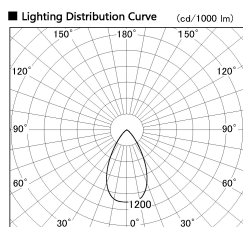

Item no. SD377-1955W9040-LX

Series Name: Versa R-G (UL Track)
(SD377-LX)

■ Direct Horizontal Illuminance SD377-1955W9040-LX

Illuminance Angle	Beam Angle	Vertical Illuminance (lx)
48°	56°	7440
		1860
		830
		470
		300
		210
		150
		120

Installation	Track mount
Type	
Fixture wattage	18.6W
Beam angle	56 deg
Color Temp.	4000K
CRI	Ra>90
Luminous	1704 lm
Body	Die-cast aluminum alloy
Body finish	White
Trim finish	White
Reflector finish	N/A
IP Rate	IP20
Light source	COB module
Input Voltage	AC220~240V
Dimming Type	Non-Dimmable
Certificate	CE, CCC
Cut Hole	N/A