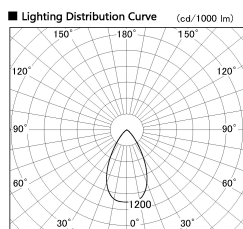

Item no. SD377-1955W9040-LX

Series Name: Versa R-G (UL Track)  
(SD377-LX)

■ Direct Horizontal Illuminance SD377-1955W9040-LX

φ	Illuminance Angle	Beam Angle	Vertical Illuminance (lx)
890	48°	56°	7440
1780			1860
2670			830
3560			470
			300
			210
			150
			120

Installation	Track mount
Type	Versa R-G (UL Track) (SD377-LX)
Fixture wattage	18.6W
Beam angle	56 deg
Color Temp.	4000K
CRI	Ra>90
Luminous	1704 lm
Body	Die-cast aluminum alloy
Body finish	White
Trim finish	White
Reflector finish	N/A
IP Rate	IP20
Light source	COB module
Input Voltage	AC220~240V
Dimming Type	Non-Dimmable
Certificate	CE, CCC
Cut Hole	N/A