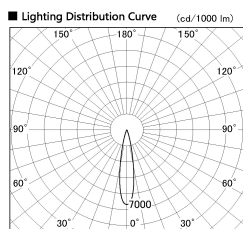

Item no. SD377-1415W9040-LX

Series Name: Versa R-G (UL Track)
(SD377-LX)

■ Direct Horizontal Illuminance SD377-1415W9040-LX

Illuminance Angle	Beam Angle	Vertical Illuminance (lx)
20°	20°	34470
		8620
		3830
		2150
		1380
		960
		700
		540

Installation	Track mount
Type	
Fixture wattage	14W
Beam angle	20 deg
Color Temp.	4000K
CRI	Ra>90
Luminous	1309 lm
Body	Die-cast aluminum alloy
Body finish	White
Trim finish	White
Reflector finish	N/A
IP Rate	IP20
Light source	COB module
Input Voltage	AC220~240V
Dimming Type	Non-Dimmable
Certificate	CE, CCC
Cut Hole	N/A