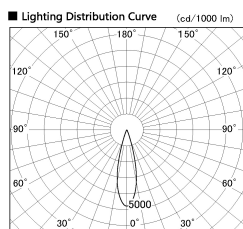

Item no. SD377-1425W9040-LX

Series Name: Versa R-G (UL Track)
(SD377-LX)

■ Direct Horizontal Illuminance SD377-1425W9040-LX

φ	Illuminance Angle	Beam Angle	Vertical Illuminance (lx)
440	25°	26°	26850
1			6710
880			2980
2			1680
1330			1070
3			750
1770			550
m			420

Installation	Track mount
Type	Versa R-G (UL Track) (SD377-LX)
Fixture wattage	14W
Beam angle	26 deg
Color Temp.	4000K
CRI	Ra>90
Luminous	1398 lm
Body	Die-cast aluminum alloy
Body finish	White
Trim finish	White
Reflector finish	N/A
IP Rate	IP20
Light source	COB module
Input Voltage	AC220~240V
Dimming Type	Non-Dimmable
Certificate	CE, CCC
Cut Hole	N/A