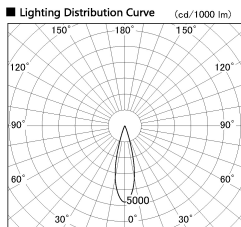

Item no. SD377-1425W9040-LX

Series Name: Versa R-G (UL Track)
(SD377-LX)

■ Direct Horizontal Illuminance SD377-1425W9040-LX

φ	Illuminance Angle	Beam Angle	Vertical Illuminance (lx)
	25°	26°	26850
440	10000		6710
880	5000		2980
1330	2000		1680
1770	1000		1070
			750
			550
			420

Installation	Track mount
Type	
Fixture wattage	14W
Beam angle	26 deg
Color Temp.	4000K
CRI	Ra>90
Luminous	1398 lm
Body	Die-cast aluminum alloy
Body finish	White
Trim finish	White
Reflector finish	N/A
IP Rate	IP20
Light source	COB module
Input Voltage	AC220~240V
Dimming Type	Non-Dimmable
Certificate	CE, CCC
Cut Hole	N/A