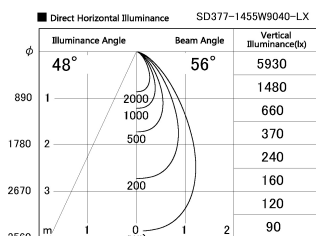

Item no. SD377-1455W9040-LX

Series Name: Versa R-G (UL Track)
(SD377-LX)

Installation	Track mount
Type	
Fixture wattage	14W
Beam angle	56 deg
Color Temp.	4000K
CRI	Ra>90
Luminous	1358 lm
Body	Die-cast aluminum alloy
Body finish	White
Trim finish	White
Reflector finish	N/A
IP Rate	IP20
Light source	COB module
Input Voltage	AC220~240V
Dimming Type	Non-Dimmable
Certificate	CE, CCC
Cut Hole	N/A