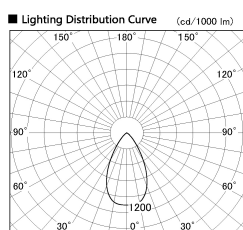

Item no. SD377-1455W9040-LX

Series Name: Versa R-G (UL Track)
(SD377-LX)

Installation	Track mount
Type	
Fixture wattage	14W
Beam angle	56 deg
Color Temp.	4000K
CRI	Ra>90
Luminous	1358 lm
Body	Die-cast aluminum alloy
Body finish	White
Trim finish	White
Reflector finish	N/A
IP Rate	IP20
Light source	COB module
Input Voltage	AC220~240V
Dimming Type	Non-Dimmable
Certificate	CE, CCC
Cut Hole	N/A