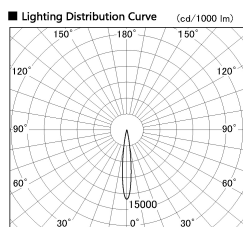

Item no. SD377-0815W9040-LX

Series Name: Versa R-G (UL Track)  
(SD377-LX)

■ Direct Horizontal Illuminance SD377-0815W9040-LX

Illuminance Angle	Beam Angle	Vertical Illuminance (lx)
13°	13°	34290
220		8570
1		3810
2		2140
450		1370
2		950
680		700
3		540
910		540

Installation	Track mount
Type	Versa R-G (UL Track) (SD377-LX)
Fixture wattage	7.4W
Beam angle	13 deg
Color Temp.	4000K
CRI	Ra>90
Luminous	653 lm
Body	Die-cast aluminum alloy
Body finish	White
Trim finish	White
Reflector finish	N/A
IP Rate	IP20
Light source	COB module
Input Voltage	AC220~240V
Dimming Type	Non-Dimmable
Certificate	CE, CCC
Cut Hole	N/A