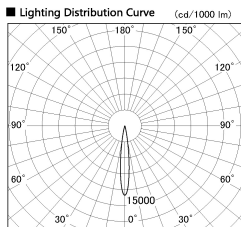

Item no. SD377-0815W9040-LX

Series Name: Versa R-G (UL Track)  
(SD377-LX)

■ Direct Horizontal Illuminance SD377-0815W9040-LX

φ	Illuminance Angle	Beam Angle	Vertical Illuminance (lx)
1	13°	13°	34290
2			8570
3			3810
4			2140
5			1370
6			950
7			700
8			540

Installation	Track mount
Type	
Fixture wattage	7.4W
Beam angle	13 deg
Color Temp.	4000K
CRI	Ra>90
Luminous	653 lm
Body	Die-cast aluminum alloy
Body finish	White
Trim finish	White
Reflector finish	N/A
IP Rate	IP20
Light source	COB module
Input Voltage	AC220~240V
Dimming Type	Non-Dimmable
Certificate	CE, CCC
Cut Hole	N/A