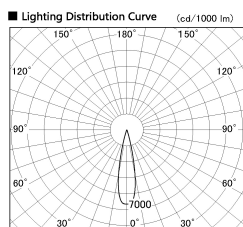

Item no. SD377-0825W9040-LX

Series Name: Versa R-G (UL Track)
(SD377-LX)

Installation	Track mount
Type	Versa R-G (UL Track) (SD377-LX)
Fixture wattage	7.4W
Beam angle	22 deg
Color Temp.	4000K
CRI	Ra>90
Luminous	700 lm
Body	Die-cast aluminum alloy
Body finish	White
Trim finish	White
Reflector finish	N/A
IP Rate	IP20
Light source	COB module
Input Voltage	AC220~240V
Dimming Type	Non-Dimmable
Certificate	CE, CCC
Cut Hole	N/A