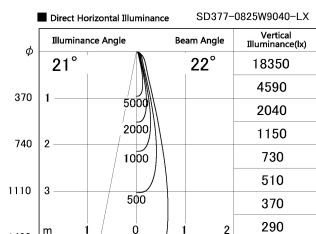

Item no. SD377-0825W9040-LX

Series Name: Versa R-G (UL Track)
(SD377-LX)

Installation	Track mount
Type	Versa R-G (UL Track) (SD377-LX)
Fixture wattage	7.4W
Beam angle	22 deg
Color Temp.	4000K
CRI	Ra>90
Luminous	700 lm
Body	Die-cast aluminum alloy
Body finish	White
Trim finish	White
Reflector finish	N/A
IP Rate	IP20
Light source	COB module
Input Voltage	AC220~240V
Dimming Type	Non-Dimmable
Certificate	CE, CCC
Cut Hole	N/A