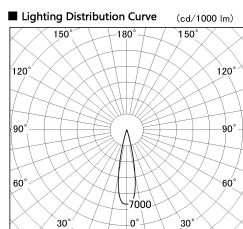

Item no. SD377-0825W9040-LX

Series Name: Versa R-G (UL Track)
(SD377-LX)

■ Direct Horizontal Illuminance SD377-0825W9040-LX

φ	Illuminance Angle	Beam Angle	Vertical Illuminance (lx)
	21°	22°	18350
370			4590
			2040
740			1150
			730
1110			510
			370
1480			290

Installation	Track mount
Type	
Fixture wattage	7.4W
Beam angle	22 deg
Color Temp.	4000K
CRI	Ra>90
Luminous	700 lm
Body	Die-cast aluminum alloy
Body finish	White
Trim finish	White
Reflector finish	N/A
IP Rate	IP20
Light source	COB module
Input Voltage	AC220~240V
Dimming Type	Non-Dimmable
Certificate	CE, CCC
Cut Hole	N/A