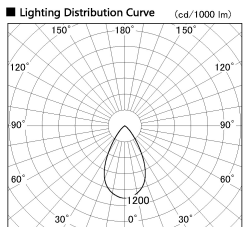

Item no. SD377-0855W9040-LX

Series Name: Versa R-G (UL Track)
(SD377-LX)

| | |
|------------------|------------------------------------|
| Installation | Track mount |
| Type | Versa R-G (UL Track) (SD377-LX) |
| Fixture wattage | 7.4W |
| Beam angle | 57 deg |
| Color Temp. | 4000K |
| CRI | Ra>90 |
| Luminous | 675 lm |
| Body | Die-cast aluminum alloy |
| Body finish | White |
| Trim finish | White |
| Reflector finish | N/A |
| IP Rate | IP20 |
| Light source | COB module |
| Input Voltage | AC220~240V |
| Dimming Type | Non-Dimmable |
| Certificate | CE, CCC |
| Cut Hole | N/A |