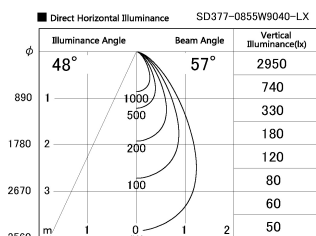

Item no. SD377-0855W9040-LX

Series Name: Versa R-G (UL Track)
(SD377-LX)

Installation	Track mount
Type	
Fixture wattage	7.4W
Beam angle	57 deg
Color Temp.	4000K
CRI	Ra>90
Luminous	675 lm
Body	Die-cast aluminum alloy
Body finish	White
Trim finish	White
Reflector finish	N/A
IP Rate	IP20
Light source	COB module
Input Voltage	AC220~240V
Dimming Type	Non-Dimmable
Certificate	CE, CCC
Cut Hole	N/A