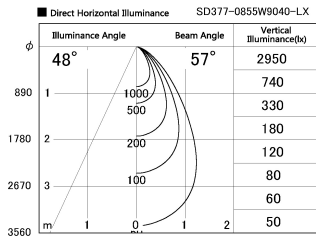

Item no. SD377-0855W9040-LX

Series Name: Versa R-G (UL Track)
(SD377-LX)

| | |
|------------------|------------------------------------|
| Installation | Track mount |
| Type | Versa R-G (UL Track) (SD377-LX) |
| Fixture wattage | 7.4W |
| Beam angle | 57 deg |
| Color Temp. | 4000K |
| CRI | Ra>90 |
| Luminous | 675 lm |
| Body | Die-cast aluminum alloy |
| Body finish | White |
| Trim finish | White |
| Reflector finish | N/A |
| IP Rate | IP20 |
| Light source | COB module |
| Input Voltage | AC220~240V |
| Dimming Type | Non-Dimmable |
| Certificate | CE, CCC |
| Cut Hole | N/A |