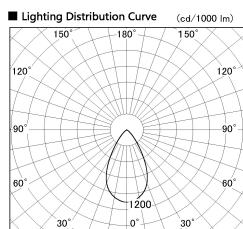

Item no. SD377-0855W9040-LX

Series Name: Versa R-G (UL Track)
(SD377-LX)

Installation	Track mount
Type	
Fixture wattage	7.4W
Beam angle	57 deg
Color Temp.	4000K
CRI	Ra>90
Luminous	675 lm
Body	Die-cast aluminum alloy
Body finish	White
Trim finish	White
Reflector finish	N/A
IP Rate	IP20
Light source	COB module
Input Voltage	AC220~240V
Dimming Type	Non-Dimmable
Certificate	CE, CCC
Cut Hole	N/A