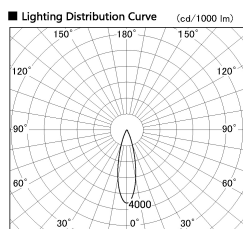

Item no. SD376-3725W9027-IK-LX

Series Name: Versa L-G Tracklight (Lens Type In-Track) (SD376-IK-LX)

■ Direct Horizontal Illuminance SD376-3725W9027-IK-LX

φ	Illuminance Angle	Beam Angle	Vertical Illuminance (lx)
440	25°	26°	49470
1	2000		12370
	10000		5500
880	2		3090
	5000		1980
1330	3		1370
	2000		1010
1770	m	1	770
		2	

Installation	Track mount
Type	Versa L-G Tracklight (Lens Type In-Track) (SD376-IK-LX)
Fixture wattage	35.5W
Beam angle	26 deg
Color Temp.	2700K
CRI	Ra>90
Luminous	3349 lm
Body	Die-cast aluminum alloy
Body finish	White
Trim finish	White
Reflector finish	N/A
IP Rate	IP20
Light source	COB module
Input Voltage	AC220~240V
Dimming Type	Non-Dimmable
Certificate	CE, CCC
Cut Hole	N/A