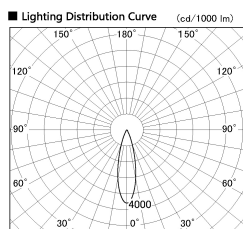

Item no. SD376-3725W9027-IK-LX

Series Name: Versa L-G Tracklight (Lens Type In-Track) (SD376-IK-LX)

■ Direct Horizontal Illuminance SD376-3725W9027-IK-LX

φ	Illuminance Angle	Beam Angle	Vertical Illuminance (lx)
440	25°	26°	49470
1	2000		12370
2	10000		5500
880	5000		3090
3	2000		1980
1330	1000		1370
1770	770		1010

Installation	Track mount
Type	
Fixture wattage	35.5W
Beam angle	26 deg
Color Temp.	2700K
CRI	Ra>90
Luminous	3349 lm
Body	Die-cast aluminum alloy
Body finish	White
Trim finish	White
Reflector finish	N/A
IP Rate	IP20
Light source	COB module
Input Voltage	AC220~240V
Dimming Type	Non-Dimmable
Certificate	CE, CCC
Cut Hole	N/A