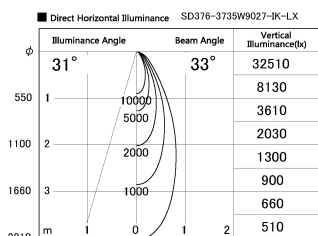

Item no. SD376-3735W9027-IK-LX

Series Name: Versa L-G Tracklight (Lens Type In-Track) (SD376-IK-LX)

Installation	Track mount
Type	
Fixture wattage	35.5W
Beam angle	33 deg
Color Temp.	2700K
CRI	Ra>90
Luminous	3425 lm
Body	Die-cast aluminum alloy
Body finish	White
Trim finish	White
Reflector finish	N/A
IP Rate	IP20
Light source	COB module
Input Voltage	AC220~240V
Dimming Type	Non-Dimmable
Certificate	CE, CCC
Cut Hole	N/A