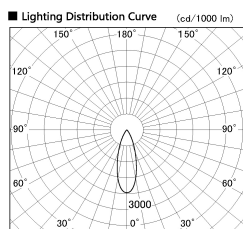

Item no. SD376-3735W9027-IK-LX

Series Name: Versa L-G Tracklight (Lens Type In-Track) (SD376-IK-LX)

Installation	Track mount
Type	
Fixture wattage	35.5W
Beam angle	33 deg
Color Temp.	2700K
CRI	Ra>90
Luminous	3425 lm
Body	Die-cast aluminum alloy
Body finish	White
Trim finish	White
Reflector finish	N/A
IP Rate	IP20
Light source	COB module
Input Voltage	AC220~240V
Dimming Type	Non-Dimmable
Certificate	CE, CCC
Cut Hole	N/A