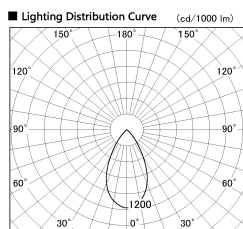

Item no. SD376-3755W9027-IK-LX

Series Name: Versa L-G Tracklight (Lens Type In-Track) (SD376-IK-LX)

Installation	Track mount
Type	
Fixture wattage	35.5W
Beam angle	54 deg
Color Temp.	2700K
CRI	Ra>90
Luminous	3328 lm
Body	Die-cast aluminum alloy
Body finish	White
Trim finish	White
Reflector finish	N/A
IP Rate	IP20
Light source	COB module
Input Voltage	AC220~240V
Dimming Type	Non-Dimmable
Certificate	CE, CCC
Cut Hole	N/A