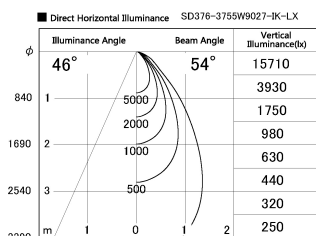

Item no. SD376-3755W9027-IK-LX

Series Name: Versa L-G Tracklight (Lens Type In-Track) (SD376-IK-LX)

Installation	Track mount
Type	
Fixture wattage	35.5W
Beam angle	54 deg
Color Temp.	2700K
CRI	Ra>90
Luminous	3328 lm
Body	Die-cast aluminum alloy
Body finish	White
Trim finish	White
Reflector finish	N/A
IP Rate	IP20
Light source	COB module
Input Voltage	AC220~240V
Dimming Type	Non-Dimmable
Certificate	CE, CCC
Cut Hole	N/A