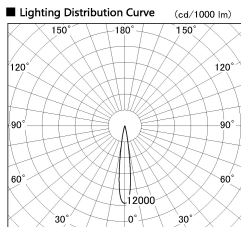

Item no. SD376-3215W9027-IK-LX

Series Name: Versa L-G Tracklight (Lens Type In-Track) (SD376-IK-LX)

■ Direct Horizontal Illuminance SD376-3215W9027-IK-LX

φ	Illuminance Angle	Beam Angle	Vertical Illuminance (lx)
	14°	15°	113130
240	50000		28280
	20000		12570
480	10000		7070
	5000		4530
730			3140
980			2310
m	1	2	1770

Installation	Track mount
Type	
Fixture wattage	32W
Beam angle	15 deg
Color Temp.	2700K
CRI	Ra>90
Luminous	2414 lm
Body	Die-cast aluminum alloy
Body finish	White
Trim finish	White
Reflector finish	N/A
IP Rate	IP20
Light source	COB module
Input Voltage	AC220~240V
Dimming Type	Non-Dimmable
Certificate	CE, CCC
Cut Hole	N/A