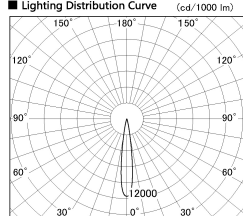

Installation	Track mount
Type	Versa L-G Tracklight (Lens Type In-Track) (SD376-IK-LX)
Fixture wattage	32W
Beam angle	15 deg
Color Temp.	2700K
CRI	Ra>90
Luminous	2414 lm
Body	Die-cast aluminum alloy
Body finish	White
Trim finish	White
Reflector finish	N/A
IP Rate	IP20
Light source	COB module
Input Voltage	AC220~240V
Dimming Type	Non-Dimmable
Certificate	CE, CCC
Cut Hole	N/A

■ Lighting Distribution Curve (cd./1000 lm)

φ	Illuminance Angle	Beam Angle	Vertical Illuminance(lx)
240	14°	15°	113130
480	5000		28280
730	2000		12570
980	1000		7070
	5000		4530
			3140
			2310
			1770