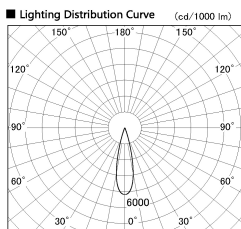

Item no. SD376-3225W9027-IK-LX

Series Name: Versa L-G Tracklight (Lens Type In-Track) (SD376-IK-LX)

■ Direct Horizontal Illuminance SD376-3225W9027-IK-LX

Illuminance Angle	Beam Angle	Vertical Illuminance (lx)
24°	25°	50950
		12740
		5660
		3180
		2040
		1420
		1040
		800

Installation	Track mount
Type	
Fixture wattage	32W
Beam angle	25 deg
Color Temp.	2700K
CRI	Ra>90
Luminous	2535 lm
Body	Die-cast aluminum alloy
Body finish	White
Trim finish	White
Reflector finish	N/A
IP Rate	IP20
Light source	COB module
Input Voltage	AC220~240V
Dimming Type	Non-Dimmable
Certificate	CE, CCC
Cut Hole	N/A