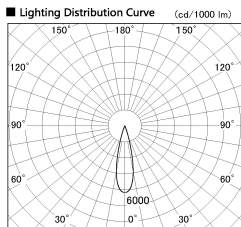

Item no. SD376-3225W9027-IK-LX

Series Name: Versa L-G Tracklight (Lens Type In-Track) (SD376-IK-LX)

■ Direct Horizontal Illuminance SD376-3225W9027-IK-LX

Illuminance Angle	Beam Angle	Vertical Illuminance (lx)
24°	25°	50950
		12740
		5660
		3180
		2040
		1420
		1040
		800

Installation	Track mount
Type	Versa L-G Tracklight (Lens Type In-Track) (SD376-IK-LX)
Fixture wattage	32W
Beam angle	25 deg
Color Temp.	2700K
CRI	Ra>90
Luminous	2535 lm
Body	Die-cast aluminum alloy
Body finish	White
Trim finish	White
Reflector finish	N/A
IP Rate	IP20
Light source	COB module
Input Voltage	AC220~240V
Dimming Type	Non-Dimmable
Certificate	CE, CCC
Cut Hole	N/A