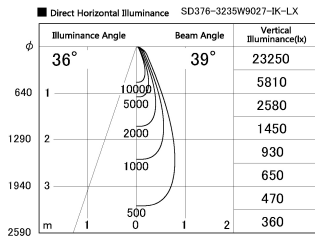

Item no. SD376-3235W9027-IK-LX

Series Name: Versa L-G Tracklight (Lens Type In-Track) (SD376-IK-LX)

Installation	Track mount
Type	
Fixture wattage	32W
Beam angle	39 deg
Color Temp.	2700K
CRI	Ra>90
Luminous	2599 lm
Body	Die-cast aluminum alloy
Body finish	White
Trim finish	White
Reflector finish	N/A
IP Rate	IP20
Light source	COB module
Input Voltage	AC220~240V
Dimming Type	Non-Dimmable
Certificate	CE, CCC
Cut Hole	N/A