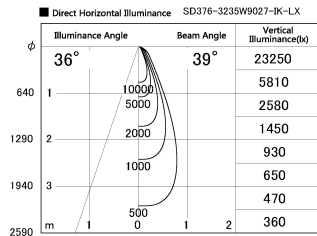

Item no. SD376-3235W9027-IK-LX

Series Name: Versa L-G Tracklight (Lens Type In-Track) (SD376-IK-LX)

Installation	Track mount
Type	Versa L-G Tracklight (Lens Type In-Track) (SD376-IK-LX)
Fixture wattage	32W
Beam angle	39 deg
Color Temp.	2700K
CRI	Ra>90
Luminous	2599 lm
Body	Die-cast aluminum alloy
Body finish	White
Trim finish	White
Reflector finish	N/A
IP Rate	IP20
Light source	COB module
Input Voltage	AC220~240V
Dimming Type	Non-Dimmable
Certificate	CE, CCC
Cut Hole	N/A