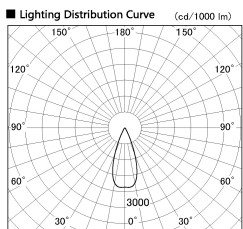

Item no. SD376-3235W9027-IK-LX

Series Name: Versa L-G Tracklight (Lens Type In-Track) (SD376-IK-LX)

Installation	Track mount
Type	
Fixture wattage	32W
Beam angle	39 deg
Color Temp.	2700K
CRI	Ra>90
Luminous	2599 lm
Body	Die-cast aluminum alloy
Body finish	White
Trim finish	White
Reflector finish	N/A
IP Rate	IP20
Light source	COB module
Input Voltage	AC220~240V
Dimming Type	Non-Dimmable
Certificate	CE, CCC
Cut Hole	N/A