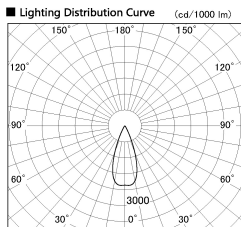

Item no. SD376-3235W9027-IK-LX

Series Name: Versa L-G Tracklight (Lens Type In-Track) (SD376-IK-LX)

Installation	Track mount
Type	Versa L-G Tracklight (Lens Type In-Track) (SD376-IK-LX)
Fixture wattage	32W
Beam angle	39 deg
Color Temp.	2700K
CRI	Ra>90
Luminous	2599 lm
Body	Die-cast aluminum alloy
Body finish	White
Trim finish	White
Reflector finish	N/A
IP Rate	IP20
Light source	COB module
Input Voltage	AC220~240V
Dimming Type	Non-Dimmable
Certificate	CE, CCC
Cut Hole	N/A