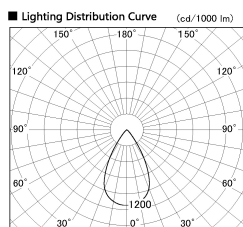

Item no. SD376-3255W9027-IK-LX

Series Name: Versa L-G Tracklight (Lens Type In-Track) (SD376-IK-LX)

Installation	Track mount
Type	Versa L-G Tracklight (Lens Type In-Track) (SD376-IK-LX)
Fixture wattage	32W
Beam angle	57 deg
Color Temp.	2700K
CRI	Ra>90
Luminous	2491 lm
Body	Die-cast aluminum alloy
Body finish	White
Trim finish	White
Reflector finish	N/A
IP Rate	IP20
Light source	COB module
Input Voltage	AC220~240V
Dimming Type	Non-Dimmable
Certificate	CE, CCC
Cut Hole	N/A