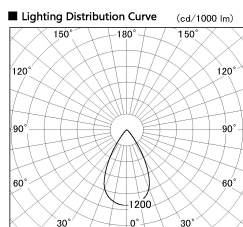

Item no. SD376-3255W9027-IK-LX

Series Name: Versa L-G Tracklight (Lens Type In-Track) (SD376-IK-LX)

Installation	Track mount
Type	
Fixture wattage	32W
Beam angle	57 deg
Color Temp.	2700K
CRI	Ra>90
Luminous	2491 lm
Body	Die-cast aluminum alloy
Body finish	White
Trim finish	White
Reflector finish	N/A
IP Rate	IP20
Light source	COB module
Input Voltage	AC220~240V
Dimming Type	Non-Dimmable
Certificate	CE, CCC
Cut Hole	N/A