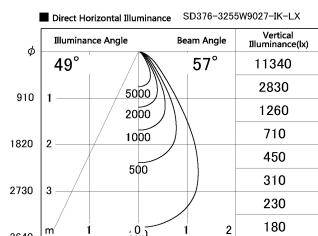

Item no. SD376-3255W9027-IK-LX

Series Name: Versa L-G Tracklight (Lens Type In-Track) (SD376-IK-LX)

Installation	Track mount
Type	Versa L-G Tracklight (Lens Type In-Track) (SD376-IK-LX)
Fixture wattage	32W
Beam angle	57 deg
Color Temp.	2700K
CRI	Ra>90
Luminous	2491 lm
Body	Die-cast aluminum alloy
Body finish	White
Trim finish	White
Reflector finish	N/A
IP Rate	IP20
Light source	COB module
Input Voltage	AC220~240V
Dimming Type	Non-Dimmable
Certificate	CE, CCC
Cut Hole	N/A