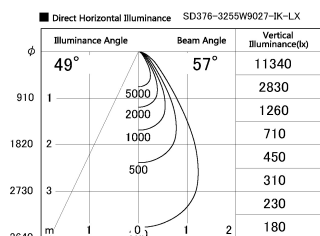

Item no. SD376-3255W9027-IK-LX

Series Name: Versa L-G Tracklight (Lens Type In-Track) (SD376-IK-LX)

Installation	Track mount
Type	
Fixture wattage	32W
Beam angle	57 deg
Color Temp.	2700K
CRI	Ra>90
Luminous	2491 lm
Body	Die-cast aluminum alloy
Body finish	White
Trim finish	White
Reflector finish	N/A
IP Rate	IP20
Light source	COB module
Input Voltage	AC220~240V
Dimming Type	Non-Dimmable
Certificate	CE, CCC
Cut Hole	N/A