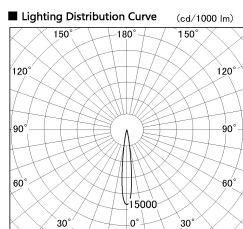

Item no. SD376-2515W9027-IK-LX

Series Name: Versa L-G Tracklight (Lens Type In-Track) (SD376-IK-LX)

■ Direct Horizontal Illuminance SD376-2515W9027-IK-LX

φ	Illuminance Angle	Beam Angle	Vertical Illuminance (lx)
	12°	13°	100710
210	5000		25180
	20000		11190
420	10000		6290
	5000		4030
630			2800
840			2060
	2°	1	1570

Installation	Track mount
Type	Versa L-G Tracklight (Lens Type In-Track) (SD376-IK-LX)
Fixture wattage	24W
Beam angle	13 deg
Color Temp.	2700K
CRI	Ra>90
Luminous	1781 lm
Body	Die-cast aluminum alloy
Body finish	White
Trim finish	White
Reflector finish	N/A
IP Rate	IP20
Light source	COB module
Input Voltage	AC220~240V
Dimming Type	Non-Dimmable
Certificate	CE, CCC
Cut Hole	N/A