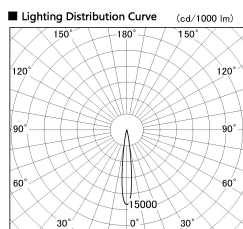

Item no. SD376-2515W9027-IK-LX

Series Name: Versa L-G Tracklight (Lens Type In-Track) (SD376-IK-LX)

■ Direct Horizontal Illuminance SD376-2515W9027-IK-LX

φ	Illuminance Angle	Beam Angle	Vertical Illuminance (lx)
	12°	13°	100710
210	50000		25180
	20000		11190
420	10000		6290
	5000		4030
630			2800
			2060
840			1570

Installation	Track mount
Type	
Fixture wattage	24W
Beam angle	13 deg
Color Temp.	2700K
CRI	Ra>90
Luminous	1781 lm
Body	Die-cast aluminum alloy
Body finish	White
Trim finish	White
Reflector finish	N/A
IP Rate	IP20
Light source	COB module
Input Voltage	AC220~240V
Dimming Type	Non-Dimmable
Certificate	CE, CCC
Cut Hole	N/A