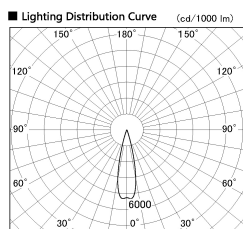

Item no. SD376-2525W9027-IK-LX

Series Name: Versa L-G Tracklight (Lens Type In-Track) (SD376-IK-LX)

Installation	Track mount
Type	
Fixture wattage	24W
Beam angle	25 deg
Color Temp.	2700K
CRI	Ra>90
Luminous	1873 lm
Body	Die-cast aluminum alloy
Body finish	White
Trim finish	White
Reflector finish	N/A
IP Rate	IP20
Light source	COB module
Input Voltage	AC220~240V
Dimming Type	Non-Dimmable
Certificate	CE, CCC
Cut Hole	N/A