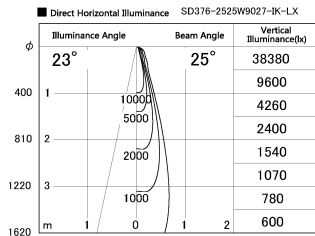

Item no. SD376-2525W9027-IK-LX

Series Name: Versa L-G Tracklight (Lens Type In-Track) (SD376-IK-LX)

Installation	Track mount
Type	
Fixture wattage	24W
Beam angle	25 deg
Color Temp.	2700K
CRI	Ra>90
Luminous	1873 lm
Body	Die-cast aluminum alloy
Body finish	White
Trim finish	White
Reflector finish	N/A
IP Rate	IP20
Light source	COB module
Input Voltage	AC220~240V
Dimming Type	Non-Dimmable
Certificate	CE, CCC
Cut Hole	N/A