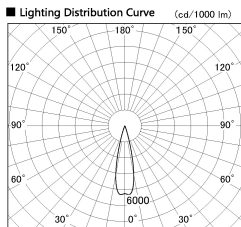

Item no. SD376-2525W9027-IK-LX

Series Name: Versa L-G Tracklight (Lens Type In-Track) (SD376-IK-LX)

Installation	Track mount
Type	
Fixture wattage	24W
Beam angle	25 deg
Color Temp.	2700K
CRI	Ra>90
Luminous	1873 lm
Body	Die-cast aluminum alloy
Body finish	White
Trim finish	White
Reflector finish	N/A
IP Rate	IP20
Light source	COB module
Input Voltage	AC220~240V
Dimming Type	Non-Dimmable
Certificate	CE, CCC
Cut Hole	N/A