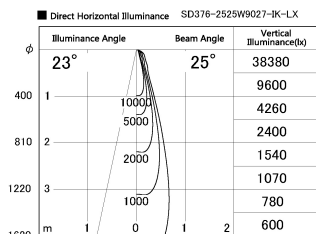

Item no. SD376-2525W9027-IK-LX

Series Name: Versa L-G Tracklight (Lens Type In-Track) (SD376-IK-LX)

Installation	Track mount
Type	
Fixture wattage	24W
Beam angle	25 deg
Color Temp.	2700K
CRI	Ra>90
Luminous	1873 lm
Body	Die-cast aluminum alloy
Body finish	White
Trim finish	White
Reflector finish	N/A
IP Rate	IP20
Light source	COB module
Input Voltage	AC220~240V
Dimming Type	Non-Dimmable
Certificate	CE, CCC
Cut Hole	N/A