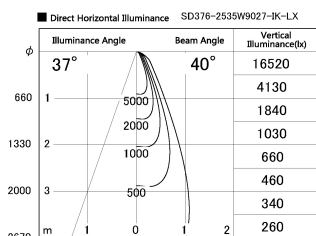

Item no. SD376-2535W9027-IK-LX

Series Name: Versa L-G Tracklight (Lens Type In-Track) (SD376-IK-LX)

Installation	Track mount
Type	Versa L-G Tracklight (Lens Type In-Track) (SD376-IK-LX)
Fixture wattage	24W
Beam angle	40 deg
Color Temp.	2700K
CRI	Ra>90
Luminous	1912 lm
Body	Die-cast aluminum alloy
Body finish	White
Trim finish	White
Reflector finish	N/A
IP Rate	IP20
Light source	COB module
Input Voltage	AC220~240V
Dimming Type	Non-Dimmable
Certificate	CE, CCC
Cut Hole	N/A