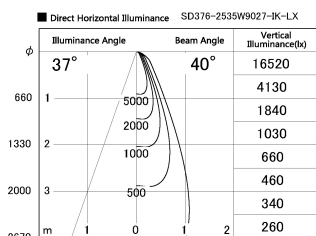

Item no. SD376-2535W9027-IK-LX

Series Name: Versa L-G Tracklight (Lens Type In-Track) (SD376-IK-LX)

Installation	Track mount
Type	
Fixture wattage	24W
Beam angle	40 deg
Color Temp.	2700K
CRI	Ra>90
Luminous	1912 lm
Body	Die-cast aluminum alloy
Body finish	White
Trim finish	White
Reflector finish	N/A
IP Rate	IP20
Light source	COB module
Input Voltage	AC220~240V
Dimming Type	Non-Dimmable
Certificate	CE, CCC
Cut Hole	N/A