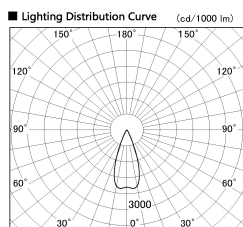

Item no. SD376-2535W9027-IK-LX

Series Name: Versa L-G Tracklight (Lens Type In-Track) (SD376-IK-LX)

Installation	Track mount
Type	Versa L-G Tracklight (Lens Type In-Track) (SD376-IK-LX)
Fixture wattage	24W
Beam angle	40 deg
Color Temp.	2700K
CRI	Ra>90
Luminous	1912 lm
Body	Die-cast aluminum alloy
Body finish	White
Trim finish	White
Reflector finish	N/A
IP Rate	IP20
Light source	COB module
Input Voltage	AC220~240V
Dimming Type	Non-Dimmable
Certificate	CE, CCC
Cut Hole	N/A