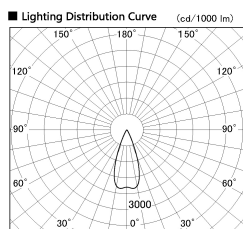

Item no. SD376-2535W9027-IK-LX

Series Name: Versa L-G Tracklight (Lens Type In-Track) (SD376-IK-LX)

Installation	Track mount
Type	
Fixture wattage	24W
Beam angle	40 deg
Color Temp.	2700K
CRI	Ra>90
Luminous	1912 lm
Body	Die-cast aluminum alloy
Body finish	White
Trim finish	White
Reflector finish	N/A
IP Rate	IP20
Light source	COB module
Input Voltage	AC220~240V
Dimming Type	Non-Dimmable
Certificate	CE, CCC
Cut Hole	N/A