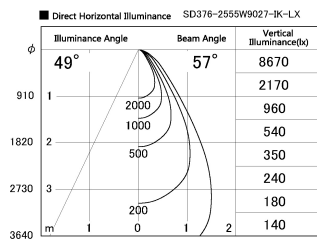

Item no. SD376-2555W9027-IK-LX

Series Name: Versa L-G Tracklight (Lens Type In-Track) (SD376-IK-LX)

Installation	Track mount
Type	
Fixture wattage	24W
Beam angle	57 deg
Color Temp.	2700K
CRI	Ra>90
Luminous	1844 lm
Body	Die-cast aluminum alloy
Body finish	White
Trim finish	White
Reflector finish	N/A
IP Rate	IP20
Light source	COB module
Input Voltage	AC220~240V
Dimming Type	Non-Dimmable
Certificate	CE, CCC
Cut Hole	N/A