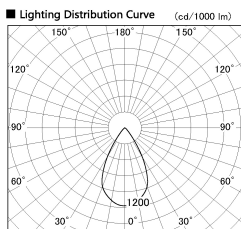

Item no. SD376-2555W9027-IK-LX

Series Name: Versa L-G Tracklight (Lens Type In-Track) (SD376-IK-LX)

Installation	Track mount
Type	
Fixture wattage	24W
Beam angle	57 deg
Color Temp.	2700K
CRI	Ra>90
Luminous	1844 lm
Body	Die-cast aluminum alloy
Body finish	White
Trim finish	White
Reflector finish	N/A
IP Rate	IP20
Light source	COB module
Input Voltage	AC220~240V
Dimming Type	Non-Dimmable
Certificate	CE, CCC
Cut Hole	N/A