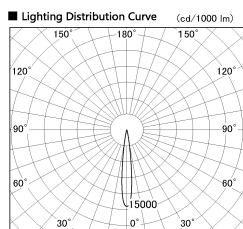

Item no. SD376-2015W9027-IK-LX

Series Name: Versa L-G Tracklight (Lens Type In-Track) (SD376-IK-LX)

■ Direct Horizontal Illuminance SD376-2015W9027-IK-LX

φ	Illuminance Angle	Beam Angle	Vertical Illuminance (lx)	
210	12°	13°	82930	
1			20730	
			9210	
420			5180	
2			3320	
630			2300	
3			1690	
840			1300	
m	1	0	1	2

Installation	Track mount
Type	
Fixture wattage	18.6W
Beam angle	13 deg
Color Temp.	2700K
CRI	Ra>90
Luminous	1432 lm
Body	Die-cast aluminum alloy
Body finish	White
Trim finish	White
Reflector finish	N/A
IP Rate	IP20
Light source	COB module
Input Voltage	AC220~240V
Dimming Type	Non-Dimmable
Certificate	CE, CCC
Cut Hole	N/A