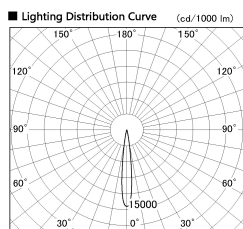

Item no. SD376-2015W9027-IK-LX

Series Name: Versa L-G Tracklight (Lens Type In-Track) (SD376-IK-LX)

■ Direct Horizontal Illuminance SD376-2015W9027-IK-LX

φ	Illuminance Angle	Beam Angle	Vertical Illuminance (lx)
210	12°	13°	82930
210			20730
420			9210
420			5180
630			3320
630			2300
840			1690
840			1300

Installation	Track mount
Type	Versa L-G Tracklight (Lens Type In-Track) (SD376-IK-LX)
Fixture wattage	18.6W
Beam angle	13 deg
Color Temp.	2700K
CRI	Ra>90
Luminous	1432 lm
Body	Die-cast aluminum alloy
Body finish	White
Trim finish	White
Reflector finish	N/A
IP Rate	IP20
Light source	COB module
Input Voltage	AC220~240V
Dimming Type	Non-Dimmable
Certificate	CE, CCC
Cut Hole	N/A