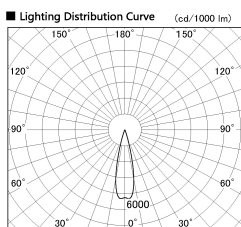

Item no. SD376-2025W9027-IK-LX

Series Name: Versa L-G Tracklight (Lens Type In-Track) (SD376-IK-LX)

Installation	Track mount
Type	
Fixture wattage	18.6W
Beam angle	25 deg
Color Temp.	2700K
CRI	Ra>90
Luminous	1506 lm
Body	Die-cast aluminum alloy
Body finish	White
Trim finish	White
Reflector finish	N/A
IP Rate	IP20
Light source	COB module
Input Voltage	AC220~240V
Dimming Type	Non-Dimmable
Certificate	CE, CCC
Cut Hole	N/A