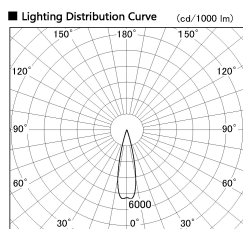

Item no. SD376-2025W9027-IK-LX

Series Name: Versa L-G Tracklight (Lens Type In-Track) (SD376-IK-LX)

Installation	Track mount
Type	Versa L-G Tracklight (Lens Type In-Track) (SD376-IK-LX)
Fixture wattage	18.6W
Beam angle	25 deg
Color Temp.	2700K
CRI	Ra>90
Luminous	1506 lm
Body	Die-cast aluminum alloy
Body finish	White
Trim finish	White
Reflector finish	N/A
IP Rate	IP20
Light source	COB module
Input Voltage	AC220~240V
Dimming Type	Non-Dimmable
Certificate	CE, CCC
Cut Hole	N/A