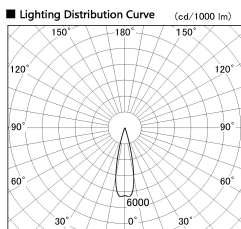

Item no. SD376-2025W9027-IK-LX

Series Name: Versa L-G Tracklight (Lens Type In-Track) (SD376-IK-LX)

Installation	Track mount
Type	
Fixture wattage	18.6W
Beam angle	25 deg
Color Temp.	2700K
CRI	Ra>90
Luminous	1506 lm
Body	Die-cast aluminum alloy
Body finish	White
Trim finish	White
Reflector finish	N/A
IP Rate	IP20
Light source	COB module
Input Voltage	AC220~240V
Dimming Type	Non-Dimmable
Certificate	CE, CCC
Cut Hole	N/A