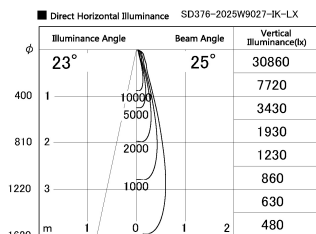

Item no. SD376-2025W9027-IK-LX

Series Name: Versa L-G Tracklight (Lens Type In-Track) (SD376-IK-LX)

Installation	Track mount
Type	Versa L-G Tracklight (Lens Type In-Track) (SD376-IK-LX)
Fixture wattage	18.6W
Beam angle	25 deg
Color Temp.	2700K
CRI	Ra>90
Luminous	1506 lm
Body	Die-cast aluminum alloy
Body finish	White
Trim finish	White
Reflector finish	N/A
IP Rate	IP20
Light source	COB module
Input Voltage	AC220~240V
Dimming Type	Non-Dimmable
Certificate	CE, CCC
Cut Hole	N/A