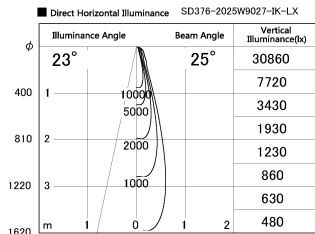

Item no. SD376-2025W9027-IK-LX

Series Name: Versa L-G Tracklight (Lens Type In-Track) (SD376-IK-LX)

Installation	Track mount
Type	
Fixture wattage	18.6W
Beam angle	25 deg
Color Temp.	2700K
CRI	Ra>90
Luminous	1506 lm
Body	Die-cast aluminum alloy
Body finish	White
Trim finish	White
Reflector finish	N/A
IP Rate	IP20
Light source	COB module
Input Voltage	AC220~240V
Dimming Type	Non-Dimmable
Certificate	CE, CCC
Cut Hole	N/A