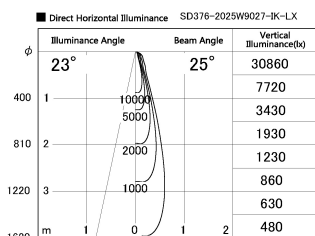

Item no. SD376-2025W9027-IK-LX

Series Name: Versa L-G Tracklight (Lens Type In-Track) (SD376-IK-LX)

Installation	Track mount
Type	
Fixture wattage	18.6W
Beam angle	25 deg
Color Temp.	2700K
CRI	Ra>90
Luminous	1506 lm
Body	Die-cast aluminum alloy
Body finish	White
Trim finish	White
Reflector finish	N/A
IP Rate	IP20
Light source	COB module
Input Voltage	AC220~240V
Dimming Type	Non-Dimmable
Certificate	CE, CCC
Cut Hole	N/A