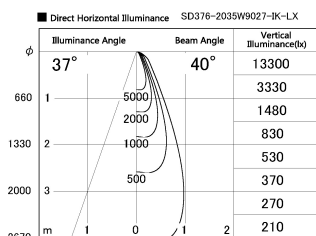

Item no. SD376-2035W9027-IK-LX

Series Name: Versa L-G Tracklight (Lens Type In-Track) (SD376-IK-LX)

Installation	Track mount
Type	Versa L-G Tracklight (Lens Type In-Track) (SD376-IK-LX)
Fixture wattage	18.6W
Beam angle	40 deg
Color Temp.	2700K
CRI	Ra>90
Luminous	1539 lm
Body	Die-cast aluminum alloy
Body finish	White
Trim finish	White
Reflector finish	N/A
IP Rate	IP20
Light source	COB module
Input Voltage	AC220~240V
Dimming Type	Non-Dimmable
Certificate	CE, CCC
Cut Hole	N/A