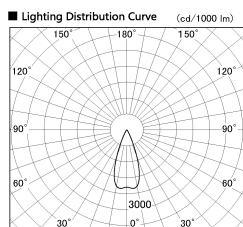

Item no. SD376-2035W9027-IK-LX

Series Name: Versa L-G Tracklight (Lens Type In-Track) (SD376-IK-LX)

Installation	Track mount
Type	Versa L-G Tracklight (Lens Type In-Track) (SD376-IK-LX)
Fixture wattage	18.6W
Beam angle	40 deg
Color Temp.	2700K
CRI	Ra>90
Luminous	1539 lm
Body	Die-cast aluminum alloy
Body finish	White
Trim finish	White
Reflector finish	N/A
IP Rate	IP20
Light source	COB module
Input Voltage	AC220~240V
Dimming Type	Non-Dimmable
Certificate	CE, CCC
Cut Hole	N/A