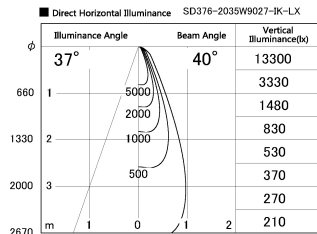

Item no. SD376-2035W9027-IK-LX

Series Name: Versa L-G Tracklight (Lens Type In-Track) (SD376-IK-LX)

Installation	Track mount
Type	
Fixture wattage	18.6W
Beam angle	40 deg
Color Temp.	2700K
CRI	Ra>90
Luminous	1539 lm
Body	Die-cast aluminum alloy
Body finish	White
Trim finish	White
Reflector finish	N/A
IP Rate	IP20
Light source	COB module
Input Voltage	AC220~240V
Dimming Type	Non-Dimmable
Certificate	CE, CCC
Cut Hole	N/A