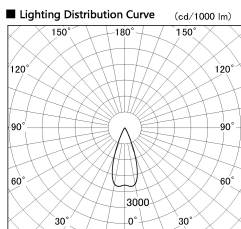

Item no. SD376-2035W9027-IK-LX

Series Name: Versa L-G Tracklight (Lens Type In-Track) (SD376-IK-LX)

Installation	Track mount
Type	
Fixture wattage	18.6W
Beam angle	40 deg
Color Temp.	2700K
CRI	Ra>90
Luminous	1539 lm
Body	Die-cast aluminum alloy
Body finish	White
Trim finish	White
Reflector finish	N/A
IP Rate	IP20
Light source	COB module
Input Voltage	AC220~240V
Dimming Type	Non-Dimmable
Certificate	CE, CCC
Cut Hole	N/A