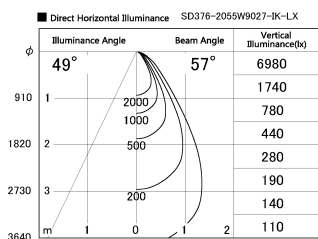

Item no. SD376-2055W9027-IK-LX

Series Name: Versa L-G Tracklight (Lens Type In-Track) (SD376-IK-LX)

Installation	Track mount
Type	
Fixture wattage	18.6W
Beam angle	57 deg
Color Temp.	2700K
CRI	Ra>90
Luminous	1483 lm
Body	Die-cast aluminum alloy
Body finish	White
Trim finish	White
Reflector finish	N/A
IP Rate	IP20
Light source	COB module
Input Voltage	AC220~240V
Dimming Type	Non-Dimmable
Certificate	CE, CCC
Cut Hole	N/A