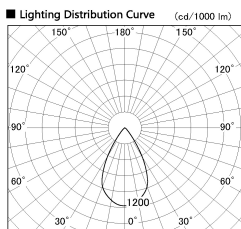

Item no. SD376-2055W9027-IK-LX

Series Name: Versa L-G Tracklight (Lens Type In-Track) (SD376-IK-LX)

Installation	Track mount
Type	
Fixture wattage	18.6W
Beam angle	57 deg
Color Temp.	2700K
CRI	Ra>90
Luminous	1483 lm
Body	Die-cast aluminum alloy
Body finish	White
Trim finish	White
Reflector finish	N/A
IP Rate	IP20
Light source	COB module
Input Voltage	AC220~240V
Dimming Type	Non-Dimmable
Certificate	CE, CCC
Cut Hole	N/A