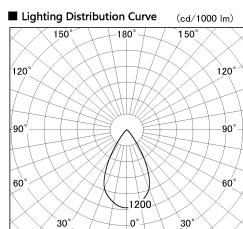

Item no. SD376-2055W9027-IK-LX

Series Name: Versa L-G Tracklight (Lens Type In-Track) (SD376-IK-LX)

Installation	Track mount
Type	
Fixture wattage	18.6W
Beam angle	57 deg
Color Temp.	2700K
CRI	Ra>90
Luminous	1483 lm
Body	Die-cast aluminum alloy
Body finish	White
Trim finish	White
Reflector finish	N/A
IP Rate	IP20
Light source	COB module
Input Voltage	AC220~240V
Dimming Type	Non-Dimmable
Certificate	CE, CCC
Cut Hole	N/A