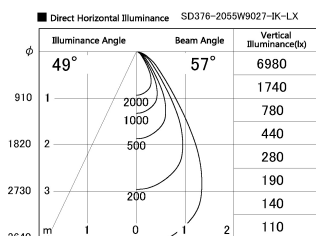

Item no. SD376-2055W9027-IK-LX

Series Name: Versa L-G Tracklight (Lens Type In-Track) (SD376-IK-LX)

Installation	Track mount
Type	Versa L-G Tracklight (Lens Type In-Track) (SD376-IK-LX)
Fixture wattage	18.6W
Beam angle	57 deg
Color Temp.	2700K
CRI	Ra>90
Luminous	1483 lm
Body	Die-cast aluminum alloy
Body finish	White
Trim finish	White
Reflector finish	N/A
IP Rate	IP20
Light source	COB module
Input Voltage	AC220~240V
Dimming Type	Non-Dimmable
Certificate	CE, CCC
Cut Hole	N/A