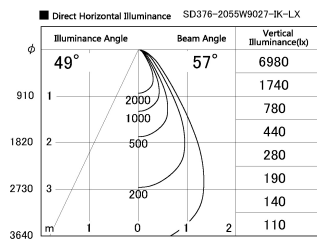

Item no. SD376-2055W9027-IK-LX

Series Name: Versa L-G Tracklight (Lens Type In-Track) (SD376-IK-LX)

Installation	Track mount
Type	
Fixture wattage	18.6W
Beam angle	57 deg
Color Temp.	2700K
CRI	Ra>90
Luminous	1483 lm
Body	Die-cast aluminum alloy
Body finish	White
Trim finish	White
Reflector finish	N/A
IP Rate	IP20
Light source	COB module
Input Voltage	AC220~240V
Dimming Type	Non-Dimmable
Certificate	CE, CCC
Cut Hole	N/A