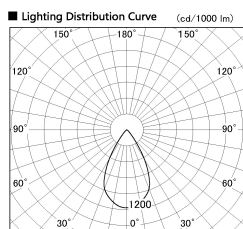

Item no. SD376-2055W9027-IK-LX

Series Name: Versa L-G Tracklight (Lens Type In-Track) (SD376-IK-LX)

Installation	Track mount
Type	Versa L-G Tracklight (Lens Type In-Track) (SD376-IK-LX)
Fixture wattage	18.6W
Beam angle	57 deg
Color Temp.	2700K
CRI	Ra>90
Luminous	1483 lm
Body	Die-cast aluminum alloy
Body finish	White
Trim finish	White
Reflector finish	N/A
IP Rate	IP20
Light source	COB module
Input Voltage	AC220~240V
Dimming Type	Non-Dimmable
Certificate	CE, CCC
Cut Hole	N/A