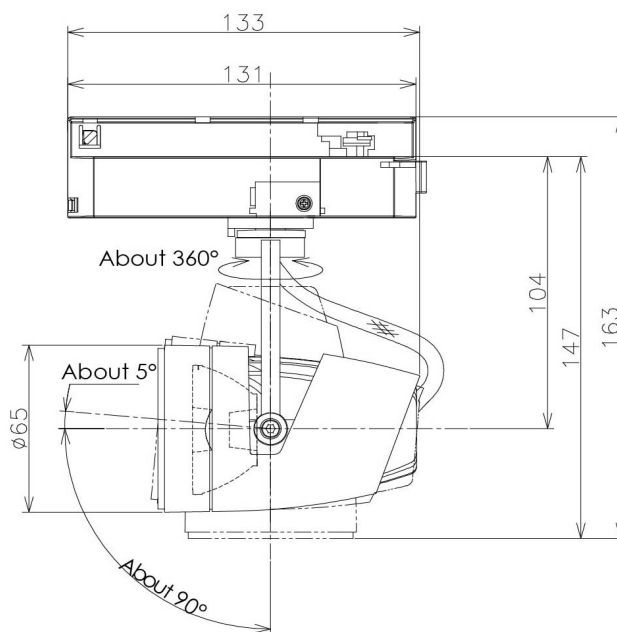

Item no. SD376-1415W9027-IK-LX

Series Name: Versa L-G Tracklight (Lens Type In-Track) (SD376-IK-LX)

Installation	Track mount
Type	
Fixture wattage	14W
Beam angle	20 deg
Color Temp.	2700K
CRI	Ra>90
Luminous	1030 lm
Body	Die-cast aluminum alloy
Body finish	White
Trim finish	White
Reflector finish	N/A
IP Rate	IP20
Light source	COB module
Input Voltage	AC220~240V
Dimming Type	Non-Dimmable
Certificate	CE, CCC
Cut Hole	N/A