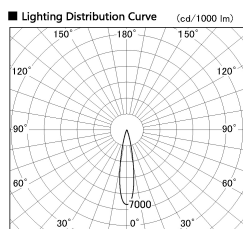

Item no. SD376-1415W9027-IK-LX

Series Name: Versa L-G Tracklight (Lens Type In-Track) (SD376-IK-LX)

Installation	Track mount
Type	
Fixture wattage	14W
Beam angle	20 deg
Color Temp.	2700K
CRI	Ra>90
Luminous	1030 lm
Body	Die-cast aluminum alloy
Body finish	White
Trim finish	White
Reflector finish	N/A
IP Rate	IP20
Light source	COB module
Input Voltage	AC220~240V
Dimming Type	Non-Dimmable
Certificate	CE, CCC
Cut Hole	N/A