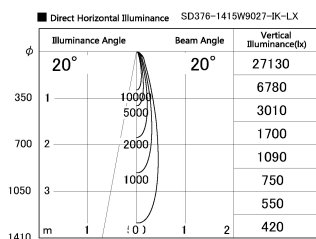

Item no. SD376-1415W9027-IK-LX

Series Name: Versa L-G Tracklight (Lens Type In-Track) (SD376-IK-LX)

Installation	Track mount
Type	
Fixture wattage	14W
Beam angle	20 deg
Color Temp.	2700K
CRI	Ra>90
Luminous	1030 lm
Body	Die-cast aluminum alloy
Body finish	White
Trim finish	White
Reflector finish	N/A
IP Rate	IP20
Light source	COB module
Input Voltage	AC220~240V
Dimming Type	Non-Dimmable
Certificate	CE, CCC
Cut Hole	N/A