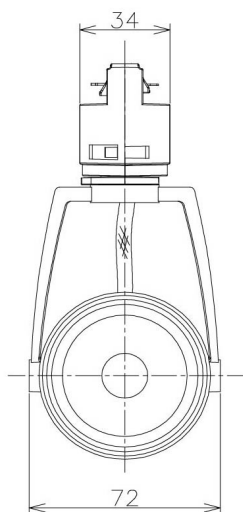

Item no. SD376-1415W9027-IK-LX

Series Name: Versa L-G Tracklight (Lens Type In-Track) (SD376-IK-LX)

Installation	Track mount
Type	
Fixture wattage	14W
Beam angle	20 deg
Color Temp.	2700K
CRI	Ra>90
Luminous	1030 lm
Body	Die-cast aluminum alloy
Body finish	White
Trim finish	White
Reflector finish	N/A
IP Rate	IP20
Light source	COB module
Input Voltage	AC220~240V
Dimming Type	Non-Dimmable
Certificate	CE, CCC
Cut Hole	N/A