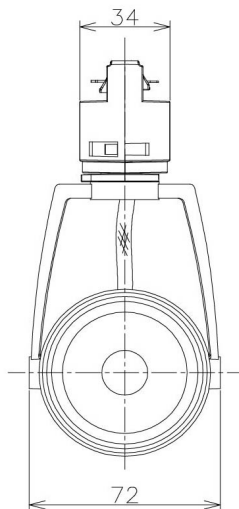

Item no. SD376-1425W9027-IK-LX

Series Name: Versa L-G Tracklight (Lens Type In-Track) (SD376-IK-LX)

■ Direct Horizontal Illuminance SD376-1425W9027-IK-LX

Illuminance Angle	Beam Angle	Vertical Illuminance (lx)
25°	26°	21130
		5280
		2350
		1320
		850
		590
		430
		330

Installation	Track mount
Type	
Fixture wattage	14W
Beam angle	26 deg
Color Temp.	2700K
CRI	Ra>90
Luminous	1100 lm
Body	Die-cast aluminum alloy
Body finish	White
Trim finish	White
Reflector finish	N/A
IP Rate	IP20
Light source	COB module
Input Voltage	AC220~240V
Dimming Type	Non-Dimmable
Certificate	CE, CCC
Cut Hole	N/A