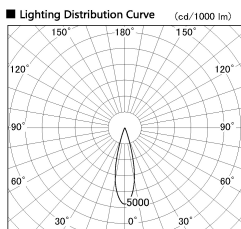

Item no. SD376-1425W9027-IK-LX

Series Name: Versa L-G Tracklight (Lens Type In-Track) (SD376-IK-LX)

■ Direct Horizontal Illuminance SD376-1425W9027-IK-LX

Illuminance Angle	Beam Angle	Vertical Illuminance (lx)
25°	26°	21130
		5280
		2350
		1320
		850
		590
		430
		330

Installation	Track mount
Type	
Fixture wattage	14W
Beam angle	26 deg
Color Temp.	2700K
CRI	Ra>90
Luminous	1100 lm
Body	Die-cast aluminum alloy
Body finish	White
Trim finish	White
Reflector finish	N/A
IP Rate	IP20
Light source	COB module
Input Voltage	AC220~240V
Dimming Type	Non-Dimmable
Certificate	CE, CCC
Cut Hole	N/A