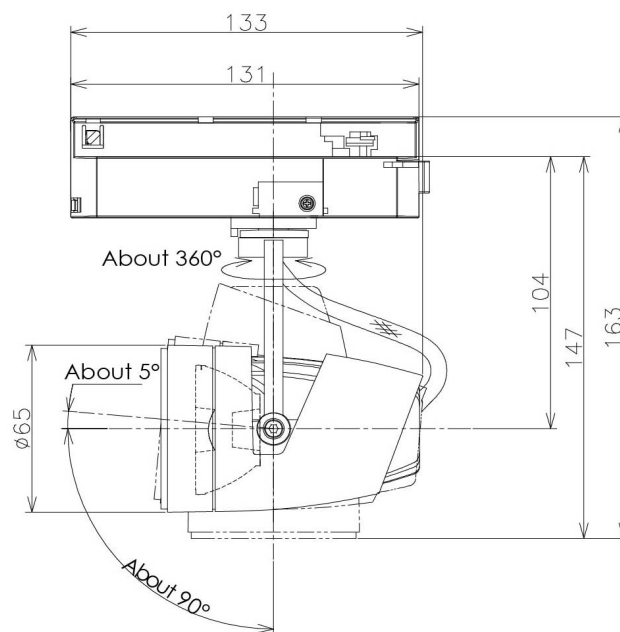

Item no. SD376-1425W9027-IK-LX

Series Name: Versa L-G Tracklight (Lens Type In-Track) (SD376-IK-LX)

■ Direct Horizontal Illuminance SD376-1425W9027-IK-LX

Illuminance Angle	Beam Angle	Vertical Illuminance (lx)
25°	26°	21130
		5280
		2350
		1320
		850
		590
		430
		330

Installation	Track mount
Type	
Fixture wattage	14W
Beam angle	26 deg
Color Temp.	2700K
CRI	Ra>90
Luminous	1100 lm
Body	Die-cast aluminum alloy
Body finish	White
Trim finish	White
Reflector finish	N/A
IP Rate	IP20
Light source	COB module
Input Voltage	AC220~240V
Dimming Type	Non-Dimmable
Certificate	CE, CCC
Cut Hole	N/A