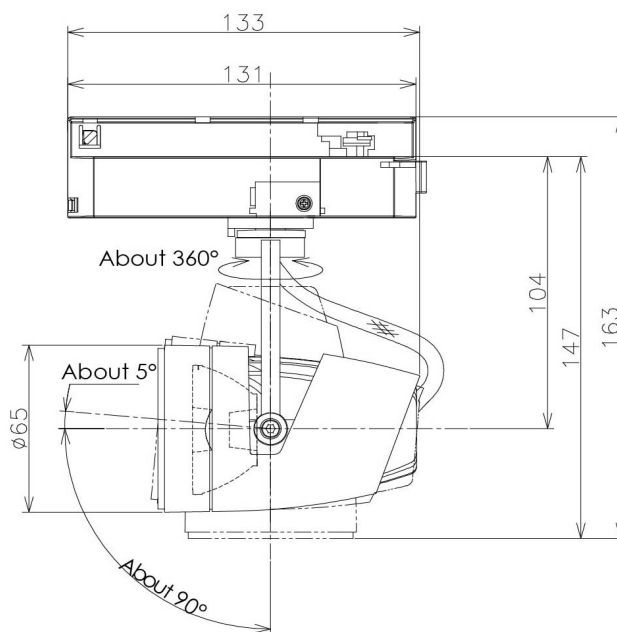

Item no. SD376-1435W9027-IK-LX

Series Name: Versa L-G Tracklight (Lens Type In-Track) (SD376-IK-LX)

Installation	Track mount
Type	
Fixture wattage	14W
Beam angle	38 deg
Color Temp.	2700K
CRI	Ra>90
Luminous	1079 lm
Body	Die-cast aluminum alloy
Body finish	White
Trim finish	White
Reflector finish	N/A
IP Rate	IP20
Light source	COB module
Input Voltage	AC220~240V
Dimming Type	Non-Dimmable
Certificate	CE, CCC
Cut Hole	N/A