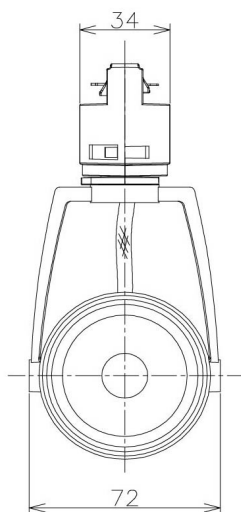

Item no. SD376-1435W9027-IK-LX

Series Name: Versa L-G Tracklight (Lens Type In-Track) (SD376-IK-LX)

Installation	Track mount
Type	
Fixture wattage	14W
Beam angle	38 deg
Color Temp.	2700K
CRI	Ra>90
Luminous	1079 lm
Body	Die-cast aluminum alloy
Body finish	White
Trim finish	White
Reflector finish	N/A
IP Rate	IP20
Light source	COB module
Input Voltage	AC220~240V
Dimming Type	Non-Dimmable
Certificate	CE, CCC
Cut Hole	N/A