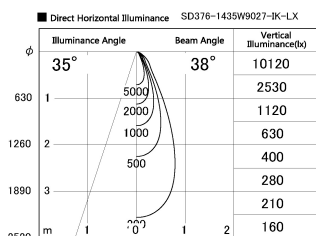

Item no. SD376-1435W9027-IK-LX

Series Name: Versa L-G Tracklight (Lens Type In-Track) (SD376-IK-LX)

Installation	Track mount
Type	
Fixture wattage	14W
Beam angle	38 deg
Color Temp.	2700K
CRI	Ra>90
Luminous	1079 lm
Body	Die-cast aluminum alloy
Body finish	White
Trim finish	White
Reflector finish	N/A
IP Rate	IP20
Light source	COB module
Input Voltage	AC220~240V
Dimming Type	Non-Dimmable
Certificate	CE, CCC
Cut Hole	N/A