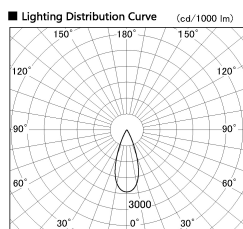

Item no. SD376-1435W9027-IK-LX

Series Name: Versa L-G Tracklight (Lens Type In-Track) (SD376-IK-LX)

Installation	Track mount
Type	
Fixture wattage	14W
Beam angle	38 deg
Color Temp.	2700K
CRI	Ra>90
Luminous	1079 lm
Body	Die-cast aluminum alloy
Body finish	White
Trim finish	White
Reflector finish	N/A
IP Rate	IP20
Light source	COB module
Input Voltage	AC220~240V
Dimming Type	Non-Dimmable
Certificate	CE, CCC
Cut Hole	N/A