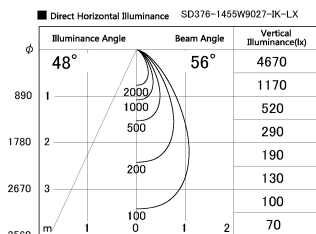

Item no. SD376-1455W9027-IK-LX

Series Name: Versa L-G Tracklight (Lens Type In-Track) (SD376-IK-LX)

Installation	Track mount
Type	
Fixture wattage	14W
Beam angle	56 deg
Color Temp.	2700K
CRI	Ra>90
Luminous	1069 lm
Body	Die-cast aluminum alloy
Body finish	White
Trim finish	White
Reflector finish	N/A
IP Rate	IP20
Light source	COB module
Input Voltage	AC220~240V
Dimming Type	Non-Dimmable
Certificate	CE, CCC
Cut Hole	N/A