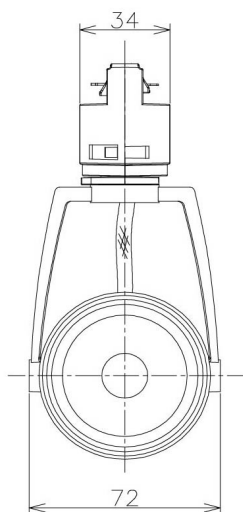

Item no. SD376-1455W9027-IK-LX

Series Name: Versa L-G Tracklight (Lens Type In-Track) (SD376-IK-LX)

Installation	Track mount
Type	
Fixture wattage	14W
Beam angle	56 deg
Color Temp.	2700K
CRI	Ra>90
Luminous	1069 lm
Body	Die-cast aluminum alloy
Body finish	White
Trim finish	White
Reflector finish	N/A
IP Rate	IP20
Light source	COB module
Input Voltage	AC220~240V
Dimming Type	Non-Dimmable
Certificate	CE, CCC
Cut Hole	N/A