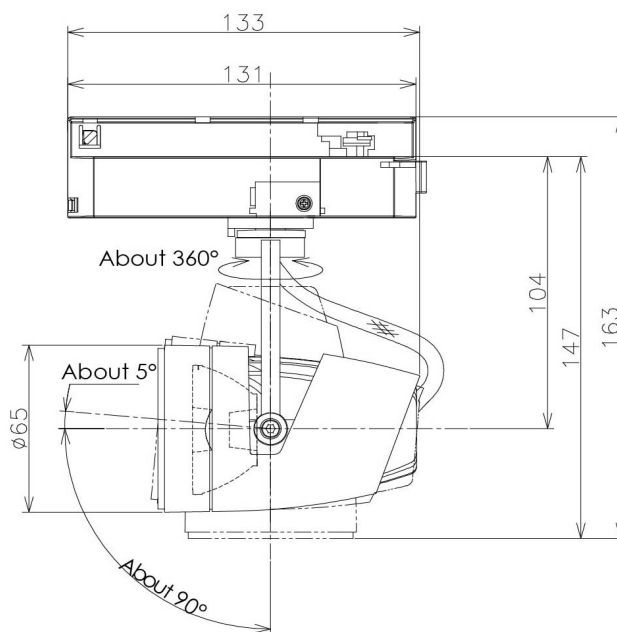

Item no. SD376-1455W9027-IK-LX

Series Name: Versa L-G Tracklight (Lens Type In-Track) (SD376-IK-LX)

Installation	Track mount
Type	
Fixture wattage	14W
Beam angle	56 deg
Color Temp.	2700K
CRI	Ra>90
Luminous	1069 lm
Body	Die-cast aluminum alloy
Body finish	White
Trim finish	White
Reflector finish	N/A
IP Rate	IP20
Light source	COB module
Input Voltage	AC220~240V
Dimming Type	Non-Dimmable
Certificate	CE, CCC
Cut Hole	N/A