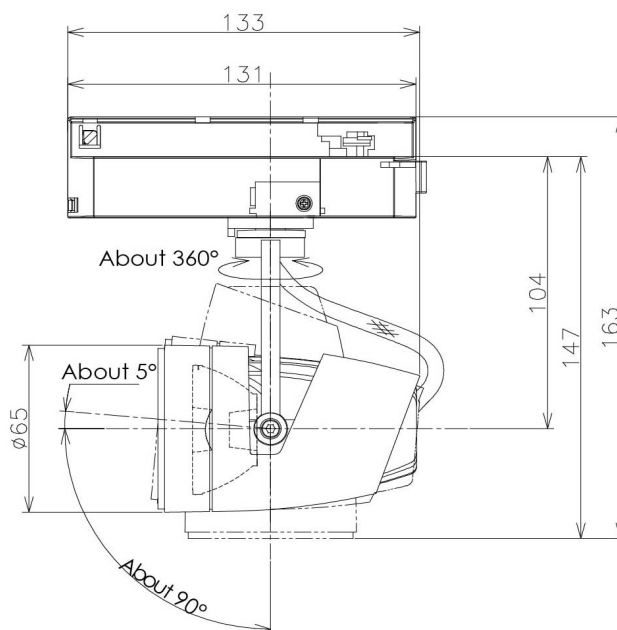

Item no. SD376-1455W9027-IK-LX

Series Name: Versa L-G Tracklight (Lens Type In-Track) (SD376-IK-LX)

Installation	Track mount
Type	Versa L-G Tracklight (Lens Type In-Track) (SD376-IK-LX)
Fixture wattage	14W
Beam angle	56 deg
Color Temp.	2700K
CRI	Ra>90
Luminous	1069 lm
Body	Die-cast aluminum alloy
Body finish	White
Trim finish	White
Reflector finish	N/A
IP Rate	IP20
Light source	COB module
Input Voltage	AC220~240V
Dimming Type	Non-Dimmable
Certificate	CE, CCC
Cut Hole	N/A