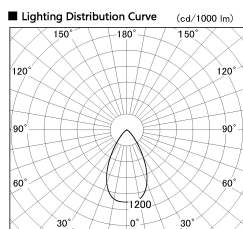

Item no. SD376-1455W9027-IK-LX

Series Name: Versa L-G Tracklight (Lens Type In-Track) (SD376-IK-LX)

Installation	Track mount
Type	
Fixture wattage	14W
Beam angle	56 deg
Color Temp.	2700K
CRI	Ra>90
Luminous	1069 lm
Body	Die-cast aluminum alloy
Body finish	White
Trim finish	White
Reflector finish	N/A
IP Rate	IP20
Light source	COB module
Input Voltage	AC220~240V
Dimming Type	Non-Dimmable
Certificate	CE, CCC
Cut Hole	N/A