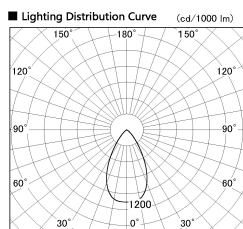

Item no. SD376-1455W9027-IK-LX

Series Name: Versa L-G Tracklight (Lens Type In-Track) (SD376-IK-LX)

Installation	Track mount
Type	Versa L-G Tracklight (Lens Type In-Track) (SD376-IK-LX)
Fixture wattage	14W
Beam angle	56 deg
Color Temp.	2700K
CRI	Ra>90
Luminous	1069 lm
Body	Die-cast aluminum alloy
Body finish	White
Trim finish	White
Reflector finish	N/A
IP Rate	IP20
Light source	COB module
Input Voltage	AC220~240V
Dimming Type	Non-Dimmable
Certificate	CE, CCC
Cut Hole	N/A