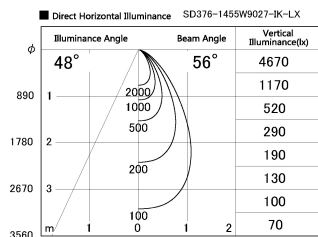

Item no. SD376-1455W9027-IK-LX

Series Name: Versa L-G Tracklight (Lens Type In-Track) (SD376-IK-LX)

Installation	Track mount
Type	Versa L-G Tracklight (Lens Type In-Track) (SD376-IK-LX)
Fixture wattage	14W
Beam angle	56 deg
Color Temp.	2700K
CRI	Ra>90
Luminous	1069 lm
Body	Die-cast aluminum alloy
Body finish	White
Trim finish	White
Reflector finish	N/A
IP Rate	IP20
Light source	COB module
Input Voltage	AC220~240V
Dimming Type	Non-Dimmable
Certificate	CE, CCC
Cut Hole	N/A