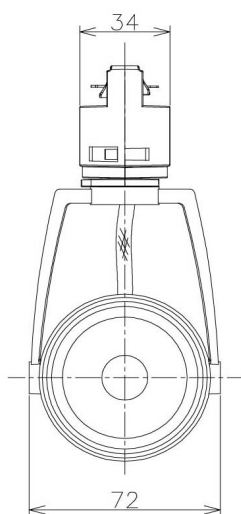

Item no. SD376-1455W9027-IK-LX

Series Name: Versa L-G Tracklight (Lens Type In-Track) (SD376-IK-LX)

Installation	Track mount
Type	Versa L-G Tracklight (Lens Type In-Track) (SD376-IK-LX)
Fixture wattage	14W
Beam angle	56 deg
Color Temp.	2700K
CRI	Ra>90
Luminous	1069 lm
Body	Die-cast aluminum alloy
Body finish	White
Trim finish	White
Reflector finish	N/A
IP Rate	IP20
Light source	COB module
Input Voltage	AC220~240V
Dimming Type	Non-Dimmable
Certificate	CE, CCC
Cut Hole	N/A