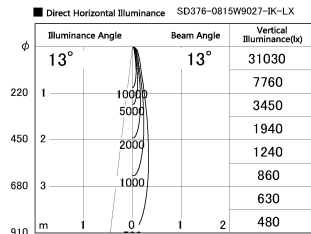

Item no. SD376-0815W9027-IK-LX

Series Name: Versa L-G Tracklight (Lens Type In-Track) (SD376-IK-LX)

Installation	Track mount
Type	
Fixture wattage	7.4W
Beam angle	13 deg
Color Temp.	2700K
CRI	Ra>90
Luminous	652 lm
Body	Die-cast aluminum alloy
Body finish	White
Trim finish	White
Reflector finish	N/A
IP Rate	IP20
Light source	COB module
Input Voltage	AC220~240V
Dimming Type	Non-Dimmable
Certificate	CE, CCC
Cut Hole	N/A