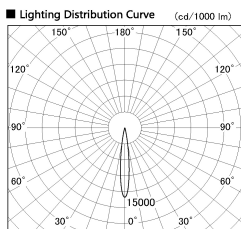

Item no. SD376-0815W9027-IK-LX

Series Name: Versa L-G Tracklight (Lens Type In-Track) (SD376-IK-LX)

Installation	Track mount
Type	
Fixture wattage	7.4W
Beam angle	13 deg
Color Temp.	2700K
CRI	Ra>90
Luminous	652 lm
Body	Die-cast aluminum alloy
Body finish	White
Trim finish	White
Reflector finish	N/A
IP Rate	IP20
Light source	COB module
Input Voltage	AC220~240V
Dimming Type	Non-Dimmable
Certificate	CE, CCC
Cut Hole	N/A