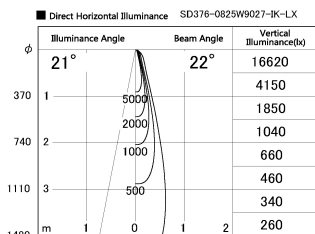

Item no. SD376-0825W9027-IK-LX

Series Name: Versa L-G Tracklight (Lens Type In-Track) (SD376-IK-LX)

Installation	Track mount
Type	Versa L-G Tracklight (Lens Type In-Track) (SD376-IK-LX)
Fixture wattage	7.4W
Beam angle	22 deg
Color Temp.	2700K
CRI	Ra>90
Luminous	699 lm
Body	Die-cast aluminum alloy
Body finish	White
Trim finish	White
Reflector finish	N/A
IP Rate	IP20
Light source	COB module
Input Voltage	AC220~240V
Dimming Type	Non-Dimmable
Certificate	CE, CCC
Cut Hole	N/A