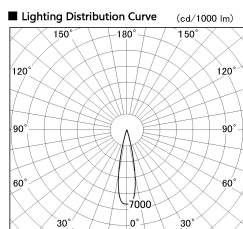

Item no. SD376-0825W9027-IK-LX

Series Name: Versa L-G Tracklight (Lens Type In-Track) (SD376-IK-LX)

Installation	Track mount
Type	Versa L-G Tracklight (Lens Type In-Track) (SD376-IK-LX)
Fixture wattage	7.4W
Beam angle	22 deg
Color Temp.	2700K
CRI	Ra>90
Luminous	699 lm
Body	Die-cast aluminum alloy
Body finish	White
Trim finish	White
Reflector finish	N/A
IP Rate	IP20
Light source	COB module
Input Voltage	AC220~240V
Dimming Type	Non-Dimmable
Certificate	CE, CCC
Cut Hole	N/A