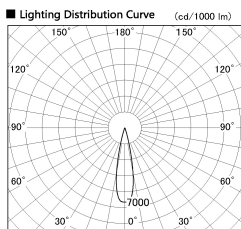

Item no. SD376-0825W9027-IK-LX

Series Name: Versa L-G Tracklight (Lens Type In-Track) (SD376-IK-LX)

Installation	Track mount
Type	
Fixture wattage	7.4W
Beam angle	22 deg
Color Temp.	2700K
CRI	Ra>90
Luminous	699 lm
Body	Die-cast aluminum alloy
Body finish	White
Trim finish	White
Reflector finish	N/A
IP Rate	IP20
Light source	COB module
Input Voltage	AC220~240V
Dimming Type	Non-Dimmable
Certificate	CE, CCC
Cut Hole	N/A