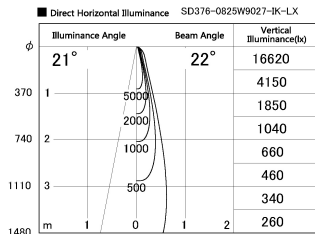

Item no. SD376-0825W9027-IK-LX

Series Name: Versa L-G Tracklight (Lens Type In-Track) (SD376-IK-LX)

Installation	Track mount
Type	
Fixture wattage	7.4W
Beam angle	22 deg
Color Temp.	2700K
CRI	Ra>90
Luminous	699 lm
Body	Die-cast aluminum alloy
Body finish	White
Trim finish	White
Reflector finish	N/A
IP Rate	IP20
Light source	COB module
Input Voltage	AC220~240V
Dimming Type	Non-Dimmable
Certificate	CE, CCC
Cut Hole	N/A