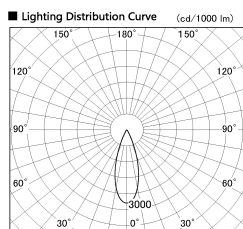

Item no. SD376-0835W9027-IK-LX

Series Name: Versa L-G Tracklight (Lens Type In-Track) (SD376-IK-LX)

Installation	Track mount
Type	Versa L-G Tracklight (Lens Type In-Track) (SD376-IK-LX)
Fixture wattage	7.4W
Beam angle	34 deg
Color Temp.	2700K
CRI	Ra>90
Luminous	682 lm
Body	Die-cast aluminum alloy
Body finish	White
Trim finish	White
Reflector finish	N/A
IP Rate	IP20
Light source	COB module
Input Voltage	AC220~240V
Dimming Type	Non-Dimmable
Certificate	CE, CCC
Cut Hole	N/A