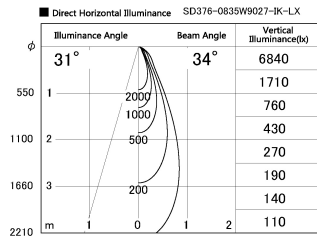

Item no. SD376-0835W9027-IK-LX

Series Name: Versa L-G Tracklight (Lens Type In-Track) (SD376-IK-LX)

Installation	Track mount
Type	
Fixture wattage	7.4W
Beam angle	34 deg
Color Temp.	2700K
CRI	Ra>90
Luminous	682 lm
Body	Die-cast aluminum alloy
Body finish	White
Trim finish	White
Reflector finish	N/A
IP Rate	IP20
Light source	COB module
Input Voltage	AC220~240V
Dimming Type	Non-Dimmable
Certificate	CE, CCC
Cut Hole	N/A