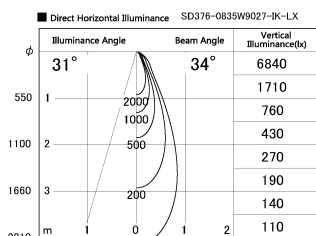

Item no. SD376-0835W9027-IK-LX

Series Name: Versa L-G Tracklight (Lens Type In-Track) (SD376-IK-LX)

Installation	Track mount
Type	Versa L-G Tracklight (Lens Type In-Track) (SD376-IK-LX)
Fixture wattage	7.4W
Beam angle	34 deg
Color Temp.	2700K
CRI	Ra>90
Luminous	682 lm
Body	Die-cast aluminum alloy
Body finish	White
Trim finish	White
Reflector finish	N/A
IP Rate	IP20
Light source	COB module
Input Voltage	AC220~240V
Dimming Type	Non-Dimmable
Certificate	CE, CCC
Cut Hole	N/A