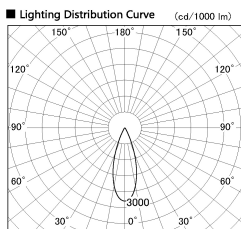

Item no. SD376-0835W9027-IK-LX

Series Name: Versa L-G Tracklight (Lens Type In-Track) (SD376-IK-LX)

Installation	Track mount
Type	
Fixture wattage	7.4W
Beam angle	34 deg
Color Temp.	2700K
CRI	Ra>90
Luminous	682 lm
Body	Die-cast aluminum alloy
Body finish	White
Trim finish	White
Reflector finish	N/A
IP Rate	IP20
Light source	COB module
Input Voltage	AC220~240V
Dimming Type	Non-Dimmable
Certificate	CE, CCC
Cut Hole	N/A