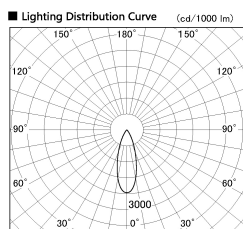

Item no. SD376-3735W9030-IK-LX

Series Name: Versa L-G Tracklight (Lens Type In-Track) (SD376-IK-LX)

Installation	Track mount
Type	Versa L-G Tracklight (Lens Type In-Track) (SD376-IK-LX)
Fixture wattage	35.5W
Beam angle	33 deg
Color Temp.	3000K
CRI	Ra>90
Luminous	3568 lm
Body	Die-cast aluminum alloy
Body finish	White
Trim finish	White
Reflector finish	N/A
IP Rate	IP20
Light source	COB module
Input Voltage	AC220~240V
Dimming Type	Non-Dimmable
Certificate	CE, CCC
Cut Hole	N/A