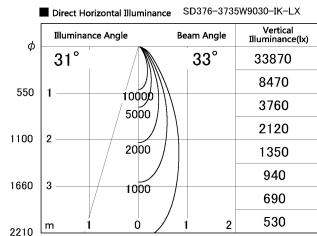

Item no. SD376-3735W9030-IK-LX

Series Name: Versa L-G Tracklight (Lens Type In-Track) (SD376-IK-LX)

Installation	Track mount
Type	
Fixture wattage	35.5W
Beam angle	33 deg
Color Temp.	3000K
CRI	Ra>90
Luminous	3568 lm
Body	Die-cast aluminum alloy
Body finish	White
Trim finish	White
Reflector finish	N/A
IP Rate	IP20
Light source	COB module
Input Voltage	AC220~240V
Dimming Type	Non-Dimmable
Certificate	CE, CCC
Cut Hole	N/A