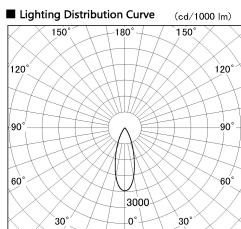

Item no. SD376-3735W9030-IK-LX

Series Name: Versa L-G Tracklight (Lens Type In-Track) (SD376-IK-LX)

Installation	Track mount
Type	
Fixture wattage	35.5W
Beam angle	33 deg
Color Temp.	3000K
CRI	Ra>90
Luminous	3568 lm
Body	Die-cast aluminum alloy
Body finish	White
Trim finish	White
Reflector finish	N/A
IP Rate	IP20
Light source	COB module
Input Voltage	AC220~240V
Dimming Type	Non-Dimmable
Certificate	CE, CCC
Cut Hole	N/A