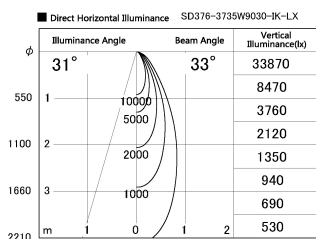

Item no. SD376-3735W9030-IK-LX

Series Name: Versa L-G Tracklight (Lens Type In-Track) (SD376-IK-LX)

Installation	Track mount
Type	Versa L-G Tracklight (Lens Type In-Track) (SD376-IK-LX)
Fixture wattage	35.5W
Beam angle	33 deg
Color Temp.	3000K
CRI	Ra>90
Luminous	3568 lm
Body	Die-cast aluminum alloy
Body finish	White
Trim finish	White
Reflector finish	N/A
IP Rate	IP20
Light source	COB module
Input Voltage	AC220~240V
Dimming Type	Non-Dimmable
Certificate	CE, CCC
Cut Hole	N/A