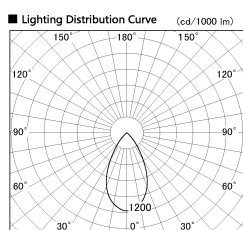

Item no. SD376-3755W9030-IK-LX

Series Name: Versa L-G Tracklight (Lens Type In-Track) (SD376-IK-LX)

Installation	Track mount
Type	
Fixture wattage	35.5W
Beam angle	54 deg
Color Temp.	3000K
CRI	Ra>90
Luminous	3467 lm
Body	Die-cast aluminum alloy
Body finish	White
Trim finish	White
Reflector finish	N/A
IP Rate	IP20
Light source	COB module
Input Voltage	AC220~240V
Dimming Type	Non-Dimmable
Certificate	CE, CCC
Cut Hole	N/A