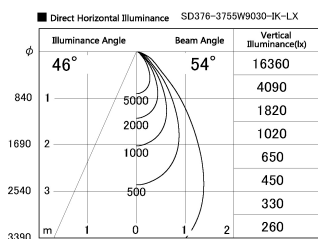

Item no. SD376-3755W9030-IK-LX

Series Name: Versa L-G Tracklight (Lens Type In-Track) (SD376-IK-LX)

Installation	Track mount
Type	Versa L-G Tracklight (Lens Type In-Track) (SD376-IK-LX)
Fixture wattage	35.5W
Beam angle	54 deg
Color Temp.	3000K
CRI	Ra>90
Luminous	3467 lm
Body	Die-cast aluminum alloy
Body finish	White
Trim finish	White
Reflector finish	N/A
IP Rate	IP20
Light source	COB module
Input Voltage	AC220~240V
Dimming Type	Non-Dimmable
Certificate	CE, CCC
Cut Hole	N/A