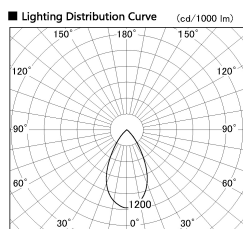

Item no. SD376-3755W9030-IK-LX

Series Name: Versa L-G Tracklight (Lens Type In-Track) (SD376-IK-LX)

Installation	Track mount
Type	Versa L-G Tracklight (Lens Type In-Track) (SD376-IK-LX)
Fixture wattage	35.5W
Beam angle	54 deg
Color Temp.	3000K
CRI	Ra>90
Luminous	3467 lm
Body	Die-cast aluminum alloy
Body finish	White
Trim finish	White
Reflector finish	N/A
IP Rate	IP20
Light source	COB module
Input Voltage	AC220~240V
Dimming Type	Non-Dimmable
Certificate	CE, CCC
Cut Hole	N/A