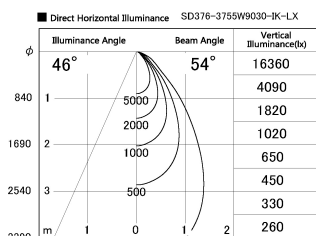

Item no. SD376-3755W9030-IK-LX

Series Name: Versa L-G Tracklight (Lens Type In-Track) (SD376-IK-LX)

Installation	Track mount
Type	
Fixture wattage	35.5W
Beam angle	54 deg
Color Temp.	3000K
CRI	Ra>90
Luminous	3467 lm
Body	Die-cast aluminum alloy
Body finish	White
Trim finish	White
Reflector finish	N/A
IP Rate	IP20
Light source	COB module
Input Voltage	AC220~240V
Dimming Type	Non-Dimmable
Certificate	CE, CCC
Cut Hole	N/A