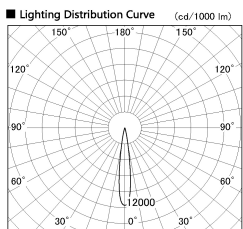

Item no. SD376-3215W9030-IK-LX

Series Name: Versa L-G Tracklight (Lens Type In-Track) (SD376-IK-LX)

■ Direct Horizontal Illuminance SD376-3215W9030-IK-LX

φ	Illuminance Angle	Beam Angle	Vertical Illuminance (lx)
	14°	15°	117860
240	50000		29470
	20000		13100
480	10000		7370
	5000		4710
730			3270
			2410
980			1840

Installation	Track mount
Type	
Fixture wattage	32W
Beam angle	15 deg
Color Temp.	3000K
CRI	Ra>90
Luminous	2515 lm
Body	Die-cast aluminum alloy
Body finish	White
Trim finish	White
Reflector finish	N/A
IP Rate	IP20
Light source	COB module
Input Voltage	AC220~240V
Dimming Type	Non-Dimmable
Certificate	CE, CCC
Cut Hole	N/A