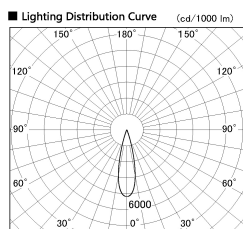

Item no. SD376-3225W9030-IK-LX

Series Name: Versa L-G Tracklight (Lens Type In-Track) (SD376-IK-LX)

■ Direct Horizontal Illuminance SD376-3225W9030-IK-LX

Illuminance Angle	Beam Angle	Vertical Illuminance (lx)
24°	1	53080
	2	13270
25°	1	5900
	2	3320
26°	1	2120
	2	1470
27°	1	1080
	2	830

Installation	Track mount
Type	Versa L-G Tracklight (Lens Type In-Track) (SD376-IK-LX)
Fixture wattage	32W
Beam angle	25 deg
Color Temp.	3000K
CRI	Ra>90
Luminous	2641 lm
Body	Die-cast aluminum alloy
Body finish	White
Trim finish	White
Reflector finish	N/A
IP Rate	IP20
Light source	COB module
Input Voltage	AC220~240V
Dimming Type	Non-Dimmable
Certificate	CE, CCC
Cut Hole	N/A