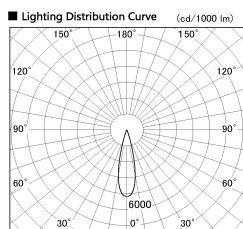

Item no. SD376-3225W9030-IK-LX

Series Name: Versa L-G Tracklight (Lens Type In-Track) (SD376-IK-LX)

■ Direct Horizontal Illuminance SD376-3225W9030-IK-LX

Illuminance Angle	Beam Angle	Vertical Illuminance (lx)
24°	25°	53080
		13270
		5900
		3320
		2120
		1470
		1080
		830

Installation	Track mount
Type	
Fixture wattage	32W
Beam angle	25 deg
Color Temp.	3000K
CRI	Ra>90
Luminous	2641 lm
Body	Die-cast aluminum alloy
Body finish	White
Trim finish	White
Reflector finish	N/A
IP Rate	IP20
Light source	COB module
Input Voltage	AC220~240V
Dimming Type	Non-Dimmable
Certificate	CE, CCC
Cut Hole	N/A