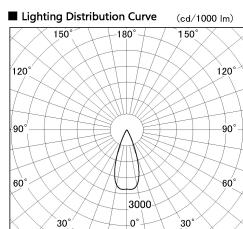

Item no. SD376-3235W9030-IK-LX

Series Name: Versa L-G Tracklight (Lens Type In-Track) (SD376-IK-LX)

Installation	Track mount
Type	Versa L-G Tracklight (Lens Type In-Track) (SD376-IK-LX)
Fixture wattage	32W
Beam angle	39 deg
Color Temp.	3000K
CRI	Ra>90
Luminous	2707 lm
Body	Die-cast aluminum alloy
Body finish	White
Trim finish	White
Reflector finish	N/A
IP Rate	IP20
Light source	COB module
Input Voltage	AC220~240V
Dimming Type	Non-Dimmable
Certificate	CE, CCC
Cut Hole	N/A