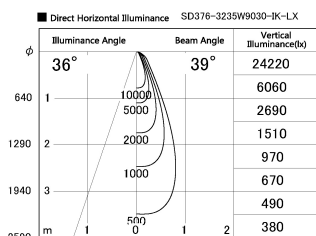

Item no. SD376-3235W9030-IK-LX

Series Name: Versa L-G Tracklight (Lens Type In-Track) (SD376-IK-LX)

Installation	Track mount
Type	Versa L-G Tracklight (Lens Type In-Track) (SD376-IK-LX)
Fixture wattage	32W
Beam angle	39 deg
Color Temp.	3000K
CRI	Ra>90
Luminous	2707 lm
Body	Die-cast aluminum alloy
Body finish	White
Trim finish	White
Reflector finish	N/A
IP Rate	IP20
Light source	COB module
Input Voltage	AC220~240V
Dimming Type	Non-Dimmable
Certificate	CE, CCC
Cut Hole	N/A