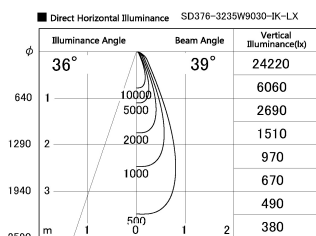

Item no. SD376-3235W9030-IK-LX

Series Name: Versa L-G Tracklight (Lens Type In-Track) (SD376-IK-LX)

Installation	Track mount
Type	
Fixture wattage	32W
Beam angle	39 deg
Color Temp.	3000K
CRI	Ra>90
Luminous	2707 lm
Body	Die-cast aluminum alloy
Body finish	White
Trim finish	White
Reflector finish	N/A
IP Rate	IP20
Light source	COB module
Input Voltage	AC220~240V
Dimming Type	Non-Dimmable
Certificate	CE, CCC
Cut Hole	N/A