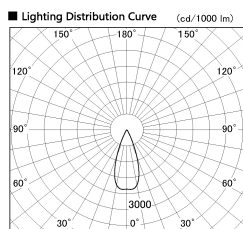

Item no. SD376-3235W9030-IK-LX

Series Name: Versa L-G Tracklight (Lens Type In-Track) (SD376-IK-LX)

Installation	Track mount
Type	
Fixture wattage	32W
Beam angle	39 deg
Color Temp.	3000K
CRI	Ra>90
Luminous	2707 lm
Body	Die-cast aluminum alloy
Body finish	White
Trim finish	White
Reflector finish	N/A
IP Rate	IP20
Light source	COB module
Input Voltage	AC220~240V
Dimming Type	Non-Dimmable
Certificate	CE, CCC
Cut Hole	N/A