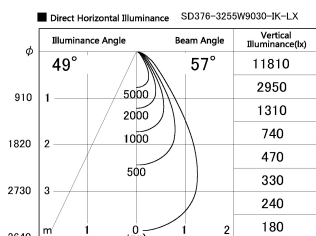

Item no. SD376-3255W9030-IK-LX

Series Name: Versa L-G Tracklight (Lens Type In-Track) (SD376-IK-LX)

Installation	Track mount
Type	
Fixture wattage	32W
Beam angle	57 deg
Color Temp.	3000K
CRI	Ra>90
Luminous	2595 lm
Body	Die-cast aluminum alloy
Body finish	White
Trim finish	White
Reflector finish	N/A
IP Rate	IP20
Light source	COB module
Input Voltage	AC220~240V
Dimming Type	Non-Dimmable
Certificate	CE, CCC
Cut Hole	N/A