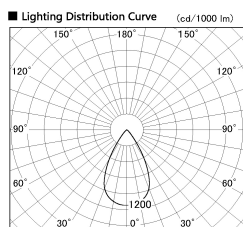

Item no. SD376-3255W9030-IK-LX

Series Name: Versa L-G Tracklight (Lens Type In-Track) (SD376-IK-LX)

Installation	Track mount
Type	
Fixture wattage	32W
Beam angle	57 deg
Color Temp.	3000K
CRI	Ra>90
Luminous	2595 lm
Body	Die-cast aluminum alloy
Body finish	White
Trim finish	White
Reflector finish	N/A
IP Rate	IP20
Light source	COB module
Input Voltage	AC220~240V
Dimming Type	Non-Dimmable
Certificate	CE, CCC
Cut Hole	N/A