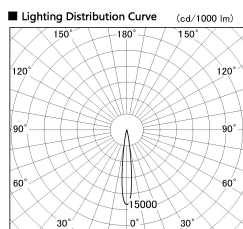

Item no. SD376-2515W9030-IK-LX

Series Name: Versa L-G Tracklight (Lens Type In-Track) (SD376-IK-LX)

■ Direct Horizontal Illuminance SD376-2515W9030-IK-LX

φ	Illuminance Angle	Beam Angle	Vertical Illuminance (lx)
	12°	13°	104890
210	5000		26220
	20000		11650
420	10000		6560
	5000		4200
630			2910
			2140
840			1640

Installation	Track mount
Type	
Fixture wattage	24W
Beam angle	13 deg
Color Temp.	3000K
CRI	Ra>90
Luminous	1855 lm
Body	Die-cast aluminum alloy
Body finish	White
Trim finish	White
Reflector finish	N/A
IP Rate	IP20
Light source	COB module
Input Voltage	AC220~240V
Dimming Type	Non-Dimmable
Certificate	CE, CCC
Cut Hole	N/A