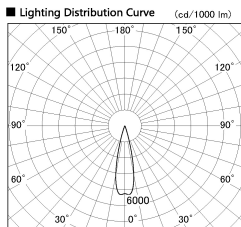

Item no. SD376-2525W9030-IK-LX

Series Name: Versa L-G Tracklight (Lens Type In-Track) (SD376-IK-LX)

■ Direct Horizontal Illuminance SD376-2525W9030-IK-LX

φ	Illuminance Angle	Beam Angle	Vertical Illuminance (lx)		
400	23°	25°	39980		
1000			10000		
4440			4440		
2500			2500		
810			1600		
1220			1110		
1620			820		
m	1	0	1	2	620

Installation	Track mount
Type	
Fixture wattage	24W
Beam angle	25 deg
Color Temp.	3000K
CRI	Ra>90
Luminous	1951 lm
Body	Die-cast aluminum alloy
Body finish	White
Trim finish	White
Reflector finish	N/A
IP Rate	IP20
Light source	COB module
Input Voltage	AC220~240V
Dimming Type	Non-Dimmable
Certificate	CE, CCC
Cut Hole	N/A