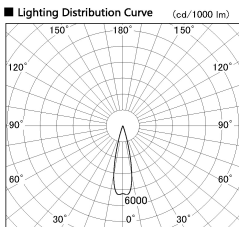

Item no. SD376-2525W9030-IK-LX

Series Name: Versa L-G Tracklight (Lens Type In-Track) (SD376-IK-LX)

■ Direct Horizontal Illuminance SD376-2525W9030-IK-LX

φ	Illuminance Angle	Beam Angle	Vertical Illuminance (lx)		
400	23°	25°	39980		
1000			10000		
2000			4440		
5000			2500		
810			1600		
1220			1110		
1620			820		
m	1	0	1	2	620

Installation	Track mount
Type	
Fixture wattage	24W
Beam angle	25 deg
Color Temp.	3000K
CRI	Ra>90
Luminous	1951 lm
Body	Die-cast aluminum alloy
Body finish	White
Trim finish	White
Reflector finish	N/A
IP Rate	IP20
Light source	COB module
Input Voltage	AC220~240V
Dimming Type	Non-Dimmable
Certificate	CE, CCC
Cut Hole	N/A