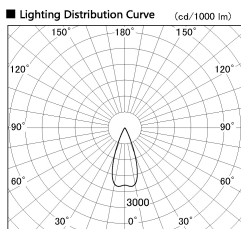

Item no. SD376-2535W9030-IK-LX

Series Name: Versa L-G Tracklight (Lens Type In-Track) (SD376-IK-LX)

Installation	Track mount
Type	Versa L-G Tracklight (Lens Type In-Track) (SD376-IK-LX)
Fixture wattage	24W
Beam angle	40 deg
Color Temp.	3000K
CRI	Ra>90
Luminous	1992 lm
Body	Die-cast aluminum alloy
Body finish	White
Trim finish	White
Reflector finish	N/A
IP Rate	IP20
Light source	COB module
Input Voltage	AC220~240V
Dimming Type	Non-Dimmable
Certificate	CE, CCC
Cut Hole	N/A