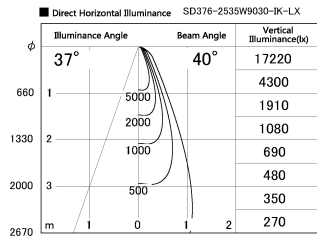

Item no. SD376-2535W9030-IK-LX

Series Name: Versa L-G Tracklight (Lens Type In-Track) (SD376-IK-LX)

Installation	Track mount
Type	
Fixture wattage	24W
Beam angle	40 deg
Color Temp.	3000K
CRI	Ra>90
Luminous	1992 lm
Body	Die-cast aluminum alloy
Body finish	White
Trim finish	White
Reflector finish	N/A
IP Rate	IP20
Light source	COB module
Input Voltage	AC220~240V
Dimming Type	Non-Dimmable
Certificate	CE, CCC
Cut Hole	N/A