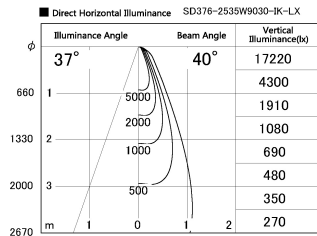

Item no. SD376-2535W9030-IK-LX

Series Name: Versa L-G Tracklight (Lens Type In-Track) (SD376-IK-LX)

Installation	Track mount
Type	Versa L-G Tracklight (Lens Type In-Track) (SD376-IK-LX)
Fixture wattage	24W
Beam angle	40 deg
Color Temp.	3000K
CRI	Ra>90
Luminous	1992 lm
Body	Die-cast aluminum alloy
Body finish	White
Trim finish	White
Reflector finish	N/A
IP Rate	IP20
Light source	COB module
Input Voltage	AC220~240V
Dimming Type	Non-Dimmable
Certificate	CE, CCC
Cut Hole	N/A