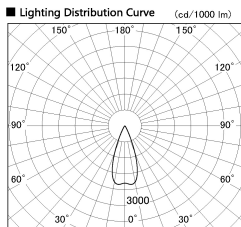

Item no. SD376-2535W9030-IK-LX

Series Name: Versa L-G Tracklight (Lens Type In-Track) (SD376-IK-LX)

Installation	Track mount
Type	
Fixture wattage	24W
Beam angle	40 deg
Color Temp.	3000K
CRI	Ra>90
Luminous	1992 lm
Body	Die-cast aluminum alloy
Body finish	White
Trim finish	White
Reflector finish	N/A
IP Rate	IP20
Light source	COB module
Input Voltage	AC220~240V
Dimming Type	Non-Dimmable
Certificate	CE, CCC
Cut Hole	N/A