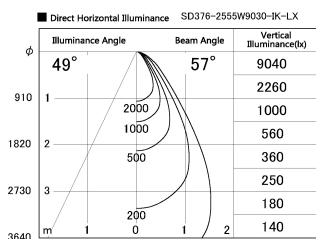

Item no. SD376-2555W9030-IK-LX

Series Name: Versa L-G Tracklight (Lens Type In-Track) (SD376-IK-LX)

Installation	Track mount
Type	Versa L-G Tracklight (Lens Type In-Track) (SD376-IK-LX)
Fixture wattage	24W
Beam angle	57 deg
Color Temp.	3000K
CRI	Ra>90
Luminous	1921 lm
Body	Die-cast aluminum alloy
Body finish	White
Trim finish	White
Reflector finish	N/A
IP Rate	IP20
Light source	COB module
Input Voltage	AC220~240V
Dimming Type	Non-Dimmable
Certificate	CE, CCC
Cut Hole	N/A