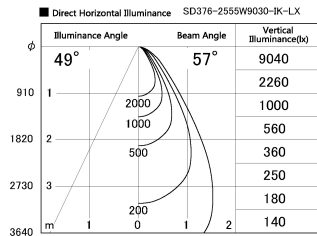

Item no. SD376-2555W9030-IK-LX

Series Name: Versa L-G Tracklight (Lens Type In-Track) (SD376-IK-LX)

Installation	Track mount
Type	
Fixture wattage	24W
Beam angle	57 deg
Color Temp.	3000K
CRI	Ra>90
Luminous	1921 lm
Body	Die-cast aluminum alloy
Body finish	White
Trim finish	White
Reflector finish	N/A
IP Rate	IP20
Light source	COB module
Input Voltage	AC220~240V
Dimming Type	Non-Dimmable
Certificate	CE, CCC
Cut Hole	N/A