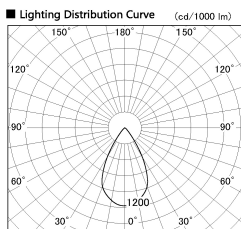

Item no. SD376-2555W9030-IK-LX

Series Name: Versa L-G Tracklight (Lens Type In-Track) (SD376-IK-LX)

Installation	Track mount
Type	
Fixture wattage	24W
Beam angle	57 deg
Color Temp.	3000K
CRI	Ra>90
Luminous	1921 lm
Body	Die-cast aluminum alloy
Body finish	White
Trim finish	White
Reflector finish	N/A
IP Rate	IP20
Light source	COB module
Input Voltage	AC220~240V
Dimming Type	Non-Dimmable
Certificate	CE, CCC
Cut Hole	N/A