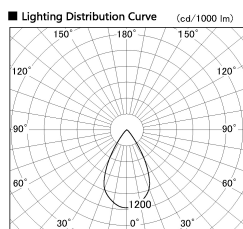

Item no. SD376-2555W9030-IK-LX

Series Name: Versa L-G Tracklight (Lens Type In-Track) (SD376-IK-LX)

Installation	Track mount
Type	Versa L-G Tracklight (Lens Type In-Track) (SD376-IK-LX)
Fixture wattage	24W
Beam angle	57 deg
Color Temp.	3000K
CRI	Ra>90
Luminous	1921 lm
Body	Die-cast aluminum alloy
Body finish	White
Trim finish	White
Reflector finish	N/A
IP Rate	IP20
Light source	COB module
Input Voltage	AC220~240V
Dimming Type	Non-Dimmable
Certificate	CE, CCC
Cut Hole	N/A