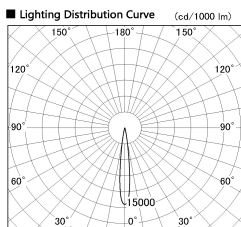

Item no. SD376-2015W9030-IK-LX

Series Name: Versa L-G Tracklight (Lens Type In-Track) (SD376-IK-LX)

■ Direct Horizontal Illuminance SD376-2015W9030-IK-LX

φ	Illuminance Angle	Beam Angle	Vertical Illuminance (lx)
210	12°	13°	86400
1			21600
2			9600
420			5400
2			3460
630			2400
3			1760
840			1350
m	1	1 2	

Installation	Track mount
Type	
Fixture wattage	18.6W
Beam angle	13 deg
Color Temp.	3000K
CRI	Ra>90
Luminous	1492 lm
Body	Die-cast aluminum alloy
Body finish	White
Trim finish	White
Reflector finish	N/A
IP Rate	IP20
Light source	COB module
Input Voltage	AC220~240V
Dimming Type	Non-Dimmable
Certificate	CE, CCC
Cut Hole	N/A