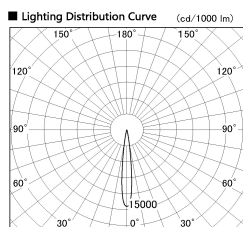

Item no. SD376-2015W9030-IK-LX

Series Name: Versa L-G Tracklight (Lens Type In-Track) (SD376-IK-LX)

■ Direct Horizontal Illuminance SD376-2015W9030-IK-LX

φ	Illuminance Angle	Beam Angle	Vertical Illuminance (lx)
210	12°	13°	86400
1			21600
			9600
420			5400
2			3460
630			2400
3			1760
840			1350
m			

Installation	Track mount
Type	Versa L-G Tracklight (Lens Type In-Track) (SD376-IK-LX)
Fixture wattage	18.6W
Beam angle	13 deg
Color Temp.	3000K
CRI	Ra>90
Luminous	1492 lm
Body	Die-cast aluminum alloy
Body finish	White
Trim finish	White
Reflector finish	N/A
IP Rate	IP20
Light source	COB module
Input Voltage	AC220~240V
Dimming Type	Non-Dimmable
Certificate	CE, CCC
Cut Hole	N/A