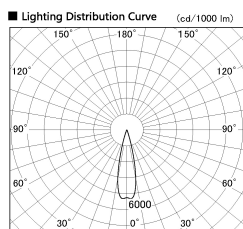

Item no. SD376-2025W9030-IK-LX

Series Name: Versa L-G Tracklight (Lens Type In-Track) (SD376-IK-LX)

Installation	Track mount
Type	Versa L-G Tracklight (Lens Type In-Track) (SD376-IK-LX)
Fixture wattage	18.6W
Beam angle	25 deg
Color Temp.	3000K
CRI	Ra>90
Luminous	1569 lm
Body	Die-cast aluminum alloy
Body finish	White
Trim finish	White
Reflector finish	N/A
IP Rate	IP20
Light source	COB module
Input Voltage	AC220~240V
Dimming Type	Non-Dimmable
Certificate	CE, CCC
Cut Hole	N/A