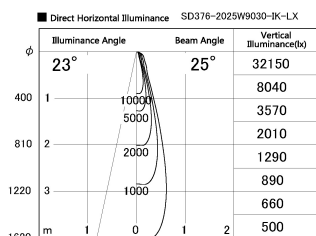

Item no. SD376-2025W9030-IK-LX

Series Name: Versa L-G Tracklight (Lens Type In-Track) (SD376-IK-LX)

Installation	Track mount
Type	
Fixture wattage	18.6W
Beam angle	25 deg
Color Temp.	3000K
CRI	Ra>90
Luminous	1569 lm
Body	Die-cast aluminum alloy
Body finish	White
Trim finish	White
Reflector finish	N/A
IP Rate	IP20
Light source	COB module
Input Voltage	AC220~240V
Dimming Type	Non-Dimmable
Certificate	CE, CCC
Cut Hole	N/A