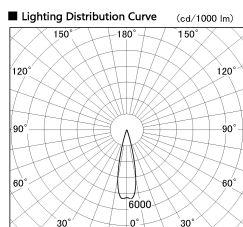

Item no. SD376-2025W9030-IK-LX

Series Name: Versa L-G Tracklight (Lens Type In-Track) (SD376-IK-LX)

Installation	Track mount
Type	
Fixture wattage	18.6W
Beam angle	25 deg
Color Temp.	3000K
CRI	Ra>90
Luminous	1569 lm
Body	Die-cast aluminum alloy
Body finish	White
Trim finish	White
Reflector finish	N/A
IP Rate	IP20
Light source	COB module
Input Voltage	AC220~240V
Dimming Type	Non-Dimmable
Certificate	CE, CCC
Cut Hole	N/A