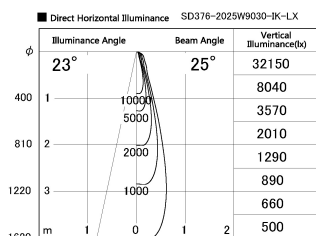

Item no. SD376-2025W9030-IK-LX

Series Name: Versa L-G Tracklight (Lens Type In-Track) (SD376-IK-LX)

Installation	Track mount
Type	Versa L-G Tracklight (Lens Type In-Track) (SD376-IK-LX)
Fixture wattage	18.6W
Beam angle	25 deg
Color Temp.	3000K
CRI	Ra>90
Luminous	1569 lm
Body	Die-cast aluminum alloy
Body finish	White
Trim finish	White
Reflector finish	N/A
IP Rate	IP20
Light source	COB module
Input Voltage	AC220~240V
Dimming Type	Non-Dimmable
Certificate	CE, CCC
Cut Hole	N/A