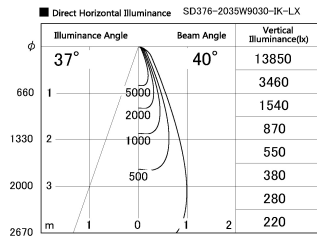

Item no. SD376-2035W9030-IK-LX

Series Name: Versa L-G Tracklight (Lens Type In-Track) (SD376-IK-LX)

Installation	Track mount
Type	
Fixture wattage	18.6W
Beam angle	40 deg
Color Temp.	3000K
CRI	Ra>90
Luminous	1603 lm
Body	Die-cast aluminum alloy
Body finish	White
Trim finish	White
Reflector finish	N/A
IP Rate	IP20
Light source	COB module
Input Voltage	AC220~240V
Dimming Type	Non-Dimmable
Certificate	CE, CCC
Cut Hole	N/A