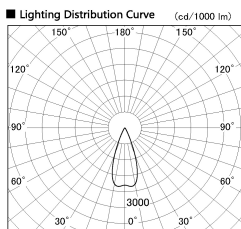

Item no. SD376-2035W9030-IK-LX

Series Name: Versa L-G Tracklight (Lens Type In-Track) (SD376-IK-LX)

Installation	Track mount
Type	Versa L-G Tracklight (Lens Type In-Track) (SD376-IK-LX)
Fixture wattage	18.6W
Beam angle	40 deg
Color Temp.	3000K
CRI	Ra>90
Luminous	1603 lm
Body	Die-cast aluminum alloy
Body finish	White
Trim finish	White
Reflector finish	N/A
IP Rate	IP20
Light source	COB module
Input Voltage	AC220~240V
Dimming Type	Non-Dimmable
Certificate	CE, CCC
Cut Hole	N/A