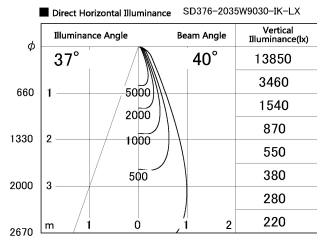

Item no. SD376-2035W9030-IK-LX

Series Name: Versa L-G Tracklight (Lens Type In-Track) (SD376-IK-LX)

Installation	Track mount
Type	Versa L-G Tracklight (Lens Type In-Track) (SD376-IK-LX)
Fixture wattage	18.6W
Beam angle	40 deg
Color Temp.	3000K
CRI	Ra>90
Luminous	1603 lm
Body	Die-cast aluminum alloy
Body finish	White
Trim finish	White
Reflector finish	N/A
IP Rate	IP20
Light source	COB module
Input Voltage	AC220~240V
Dimming Type	Non-Dimmable
Certificate	CE, CCC
Cut Hole	N/A