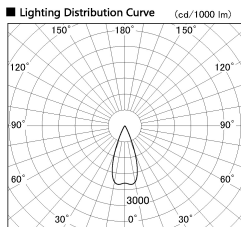

Item no. SD376-2035W9030-IK-LX

Series Name: Versa L-G Tracklight (Lens Type In-Track) (SD376-IK-LX)

Installation	Track mount
Type	
Fixture wattage	18.6W
Beam angle	40 deg
Color Temp.	3000K
CRI	Ra>90
Luminous	1603 lm
Body	Die-cast aluminum alloy
Body finish	White
Trim finish	White
Reflector finish	N/A
IP Rate	IP20
Light source	COB module
Input Voltage	AC220~240V
Dimming Type	Non-Dimmable
Certificate	CE, CCC
Cut Hole	N/A