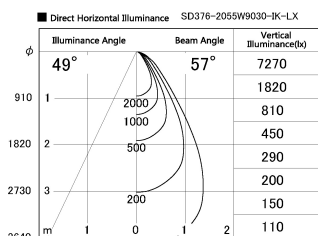

Item no. SD376-2055W9030-IK-LX

Series Name: Versa L-G Tracklight (Lens Type In-Track) (SD376-IK-LX)

Installation	Track mount
Type	
Fixture wattage	18.6W
Beam angle	57 deg
Color Temp.	3000K
CRI	Ra>90
Luminous	1545 lm
Body	Die-cast aluminum alloy
Body finish	White
Trim finish	White
Reflector finish	N/A
IP Rate	IP20
Light source	COB module
Input Voltage	AC220~240V
Dimming Type	Non-Dimmable
Certificate	CE, CCC
Cut Hole	N/A