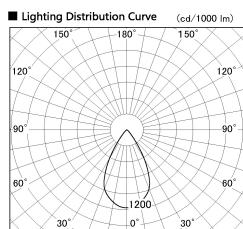

Item no. SD376-2055W9030-IK-LX

Series Name: Versa L-G Tracklight (Lens Type In-Track) (SD376-IK-LX)

Installation	Track mount
Type	
Fixture wattage	18.6W
Beam angle	57 deg
Color Temp.	3000K
CRI	Ra>90
Luminous	1545 lm
Body	Die-cast aluminum alloy
Body finish	White
Trim finish	White
Reflector finish	N/A
IP Rate	IP20
Light source	COB module
Input Voltage	AC220~240V
Dimming Type	Non-Dimmable
Certificate	CE, CCC
Cut Hole	N/A